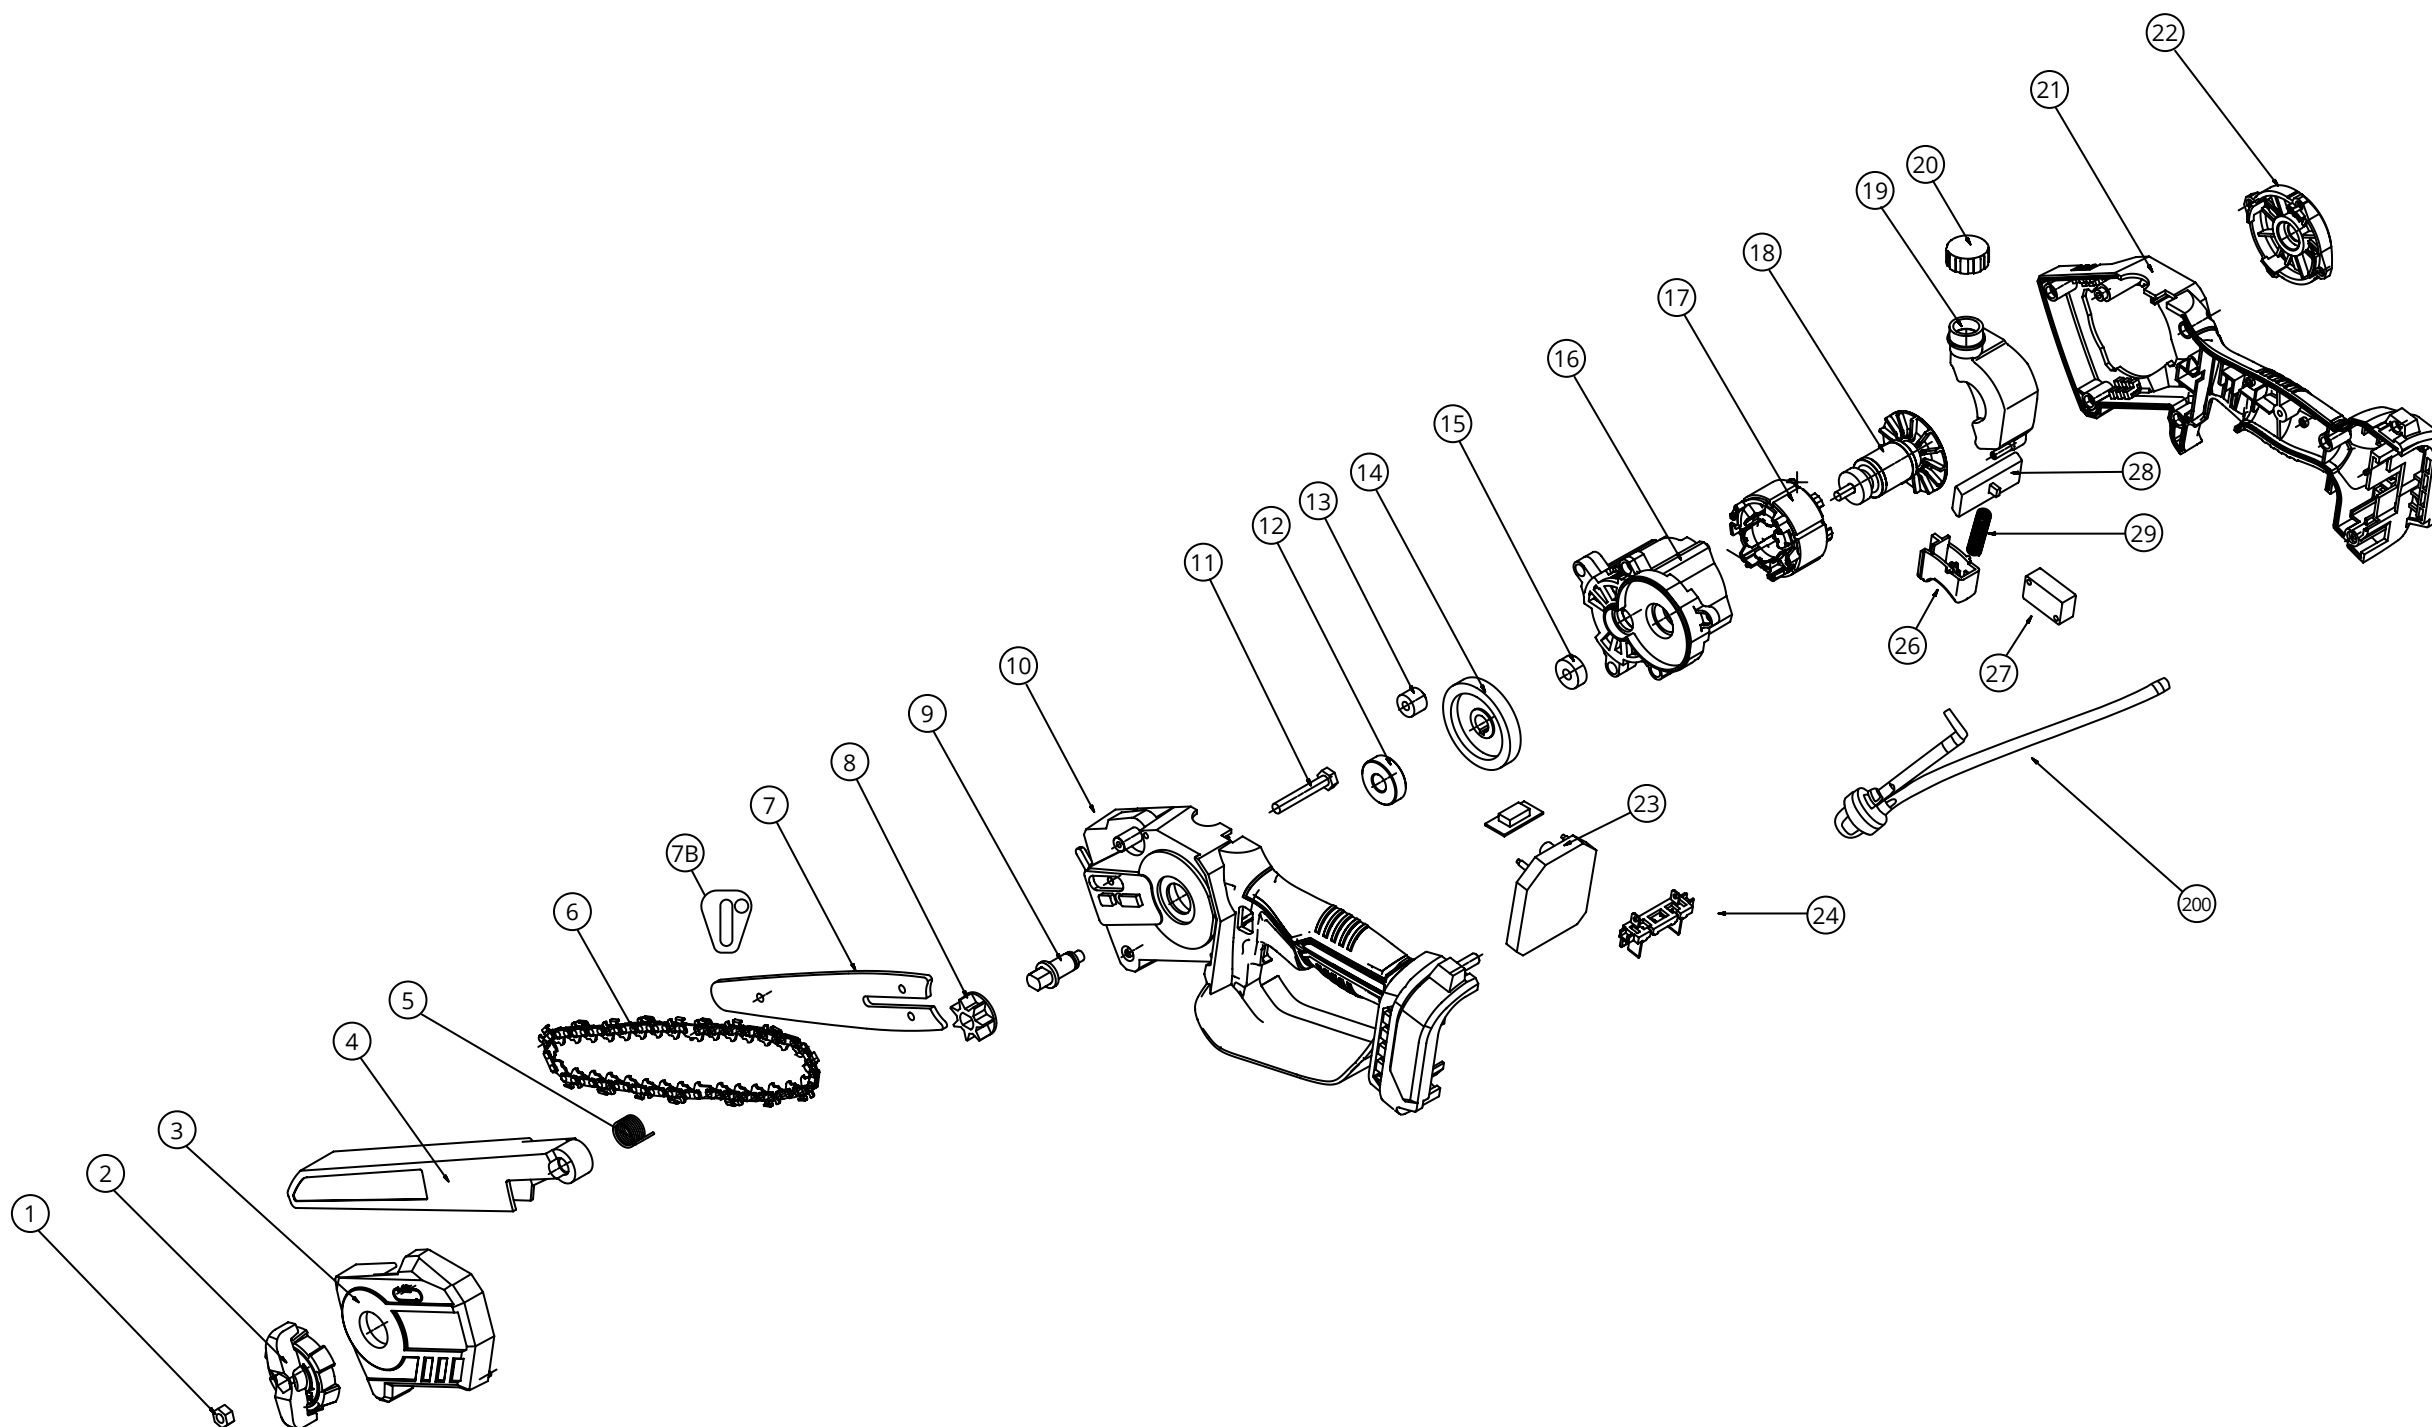

BRUSHLESS

No.	ΚΩΔ.	ΠΕΡΙΓΡΑΦΗ	ΠΟΣ.
1	74437	Nut	1
2	74438	Adjust knob	1
3	74439	Guide bar cover	1
4	74440	Chain guard	1
5	74441	Guard spring	1
6	-	Chain	1
7	74442	Guide bar	1
7B	74466	Chain tensioner	1
8	74443	Chain wheel	1
9	74444	Screw arbor	1
10	74445	Left case	1
11	74446	Screw arbor	1
12	74447	Bearing	1
13	74448	Oil ring	1
14	74449	Big gear	1
15	74450	Bearing	1
16	74451	Aluminum parts	1
17	74452	Stator	1
18	74453	Rotor	1
19	74454	Oil pot	1
20	74455	Oil pot cover	1
21	74456	Right Case	1
22	74457	Motor cover	1
23	74458	Control panel	1
24	74459	Pin	1
26	74460	Switch button	1
27	74461	Micro switch	1
28	74462	Safety switch left and right buttons	1
29	74467	Switch spring	1
200	74463	Pump	1