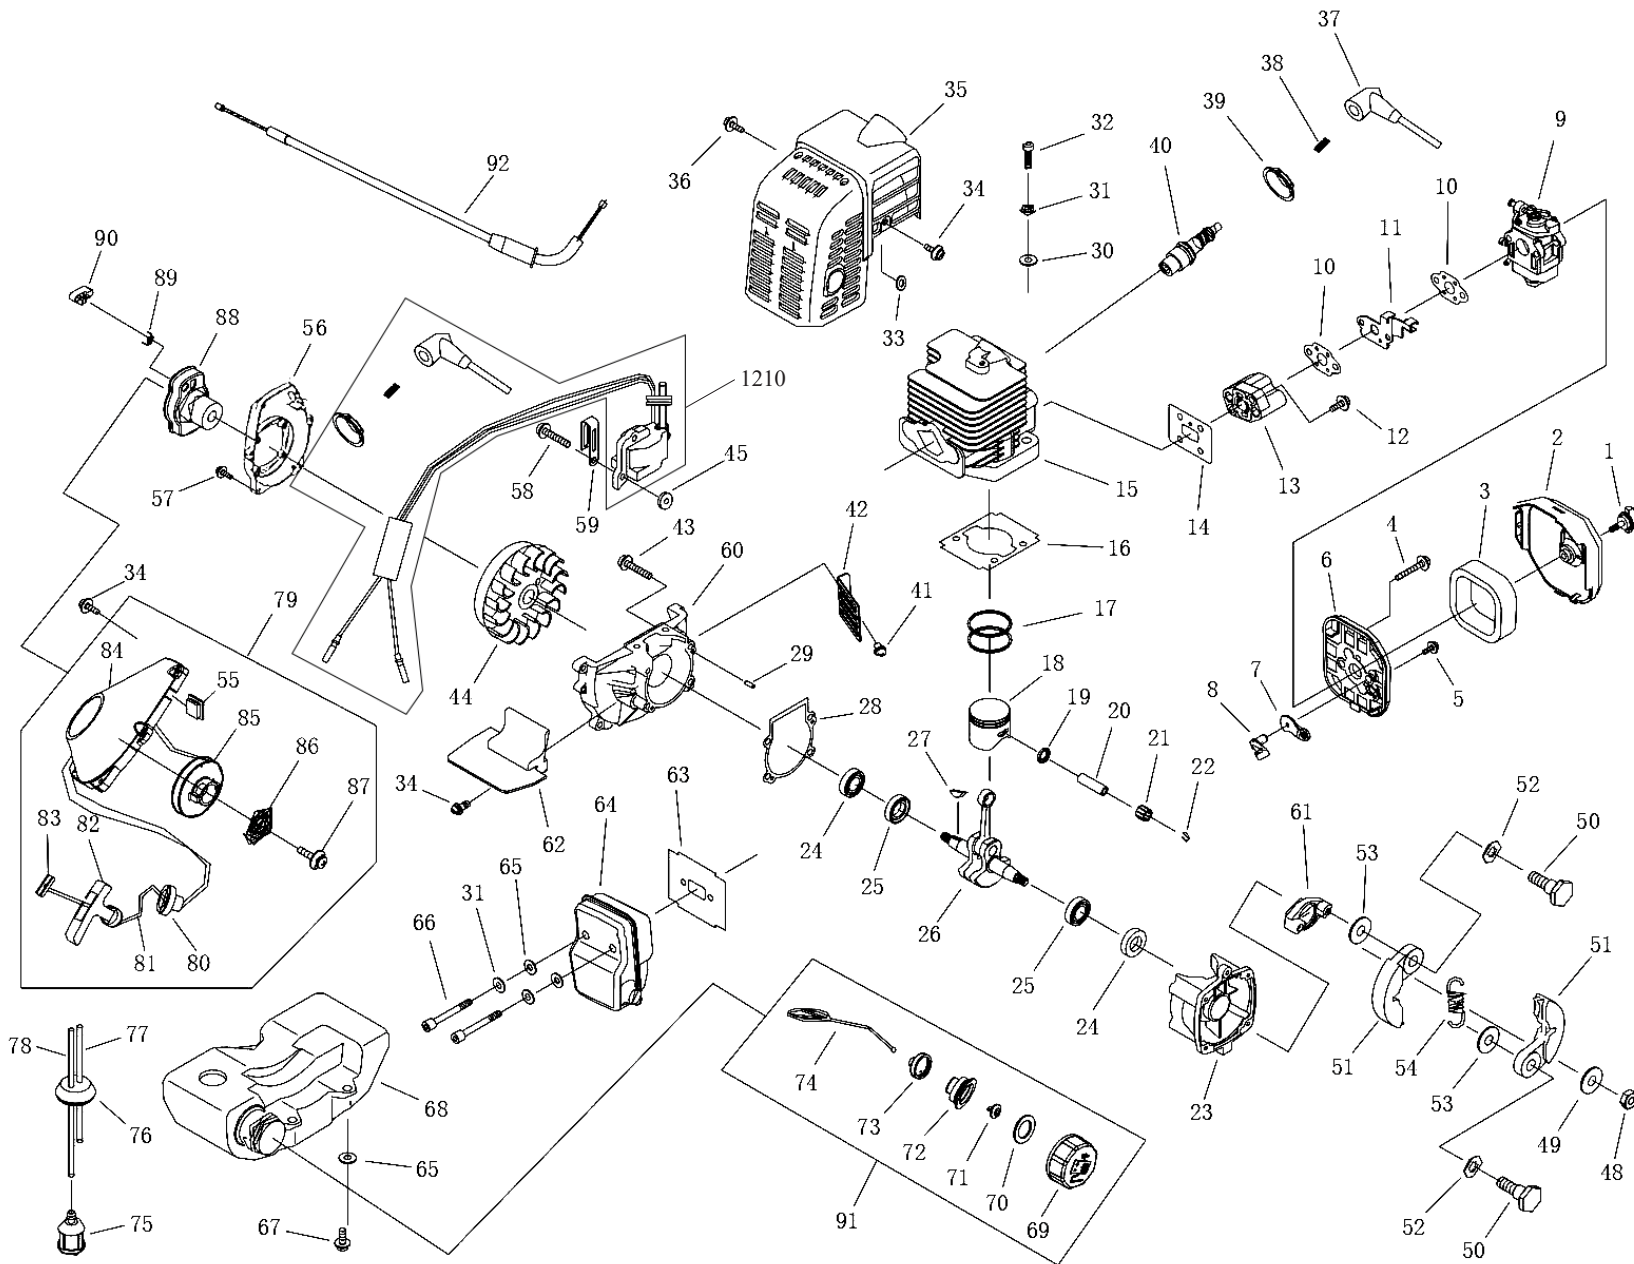

Κινητήρας / Engine

No.	ΚΩΔ.	ΠΕΡΙΓΡΑΦΗ	ΠΟΣ.
1	68914	Screw	1
2	-	Outside cover	1
3	67053	Filter net	1
4	-	Screw M5×55	2
5	-	Screw	1
6	-	Inside cover	1
7	-	Choke	1
8	-	Choke handle	1
9	67055	Carburetor	1
10	67056	Gasket	2
11	-	Stand	1
12	-	Screw M5×20	2
13	67058	Admitting pipe ass'y	1
14	67059	Gasket	1
15	67060	Cylinder	1
16	67061	Gasket	1
17	67062	Piston ring	1
18	67063	Piston	1
19	-	Washer	2
20	68917	Piston pin	1
21	67065	Bearing	1
22	68915	Ring	2
23	-	Crank case	1
24	67065-6	Seal	2
25	67663	Bearing 6001/P5	2
26	67067	Crank shaft	1
27	-	Key	1
28	67664	Gasket	1
29	-	Pin 3×10	2
30	-	Washer 5	2
31	-	Washer 5	4
32	-	Screw M5×25	2
33	-	Gasket	1
34	-	Screw M4×16	6
35	67069	Guide cover	1
36	-	Screw ST4. 2×18F	1
40	74479	Spark plug	1
41	-	Screw M5×10	1
42	-	Guide cover	1
43	-	Screw M5×30	4
44	67072	Fly Wheel	1
45	-	Gasket	1
48	-	Nut M8×1	1
49	-	Washer 8	1

No.	ΚΩΔ.	ΠΕΡΙΓΡΑΦΗ	ΠΟΣ.
50	-	Screw pin	2
51	74477	Expander ass'y	2
52	-	Washer	2
53	-	Washer	2
54	74478	Spring	1
55	-	Rubber plug	1
56	68948	Cover	1
57	-	Screw M5×20	1
58	-	Screw M4×20	4
59	-	Clip	2
60	-	Crank case	1
61	-	Stand	1
62	-	Gasket	1
63	67077	Gasket	1
64	67078	Muffler ass'y	1
65	-	Washer 5	1
66	-	Screw M5×50	5
67	-	Screw M5×16	2
68	67079	Fuel tank	3
69	-	Fuel tank lid	1
70	-	Gasket	1
71	-	Inlet	1
72	-	Inside lid	1
73	-	Inside lid	1
74	-	Chain	1
75	-	Cleaner cover	1
76	-	Plug	1
77	-	Fuel pipe	1
78	-	Fuel pipe	1
79	67081	Starter	1
80	-	Pipe	1
81	-	Rope	1
82	-	Start handle	1
83	-	Chain	1
84	-	Start cover ass'y	1
85	-	Start rope reel	1
86	-	Recoil spring	1
87	-	Screw M5×10	1
88	67082	Start reel	1
89	-	Start claw	1
90	-	Start sping	1
91	-	Fuel tank lid ass'y	1
92	69849	Cable comp.	1
1210	68911	Ignition coil	1
1051-1054	68916	-	-