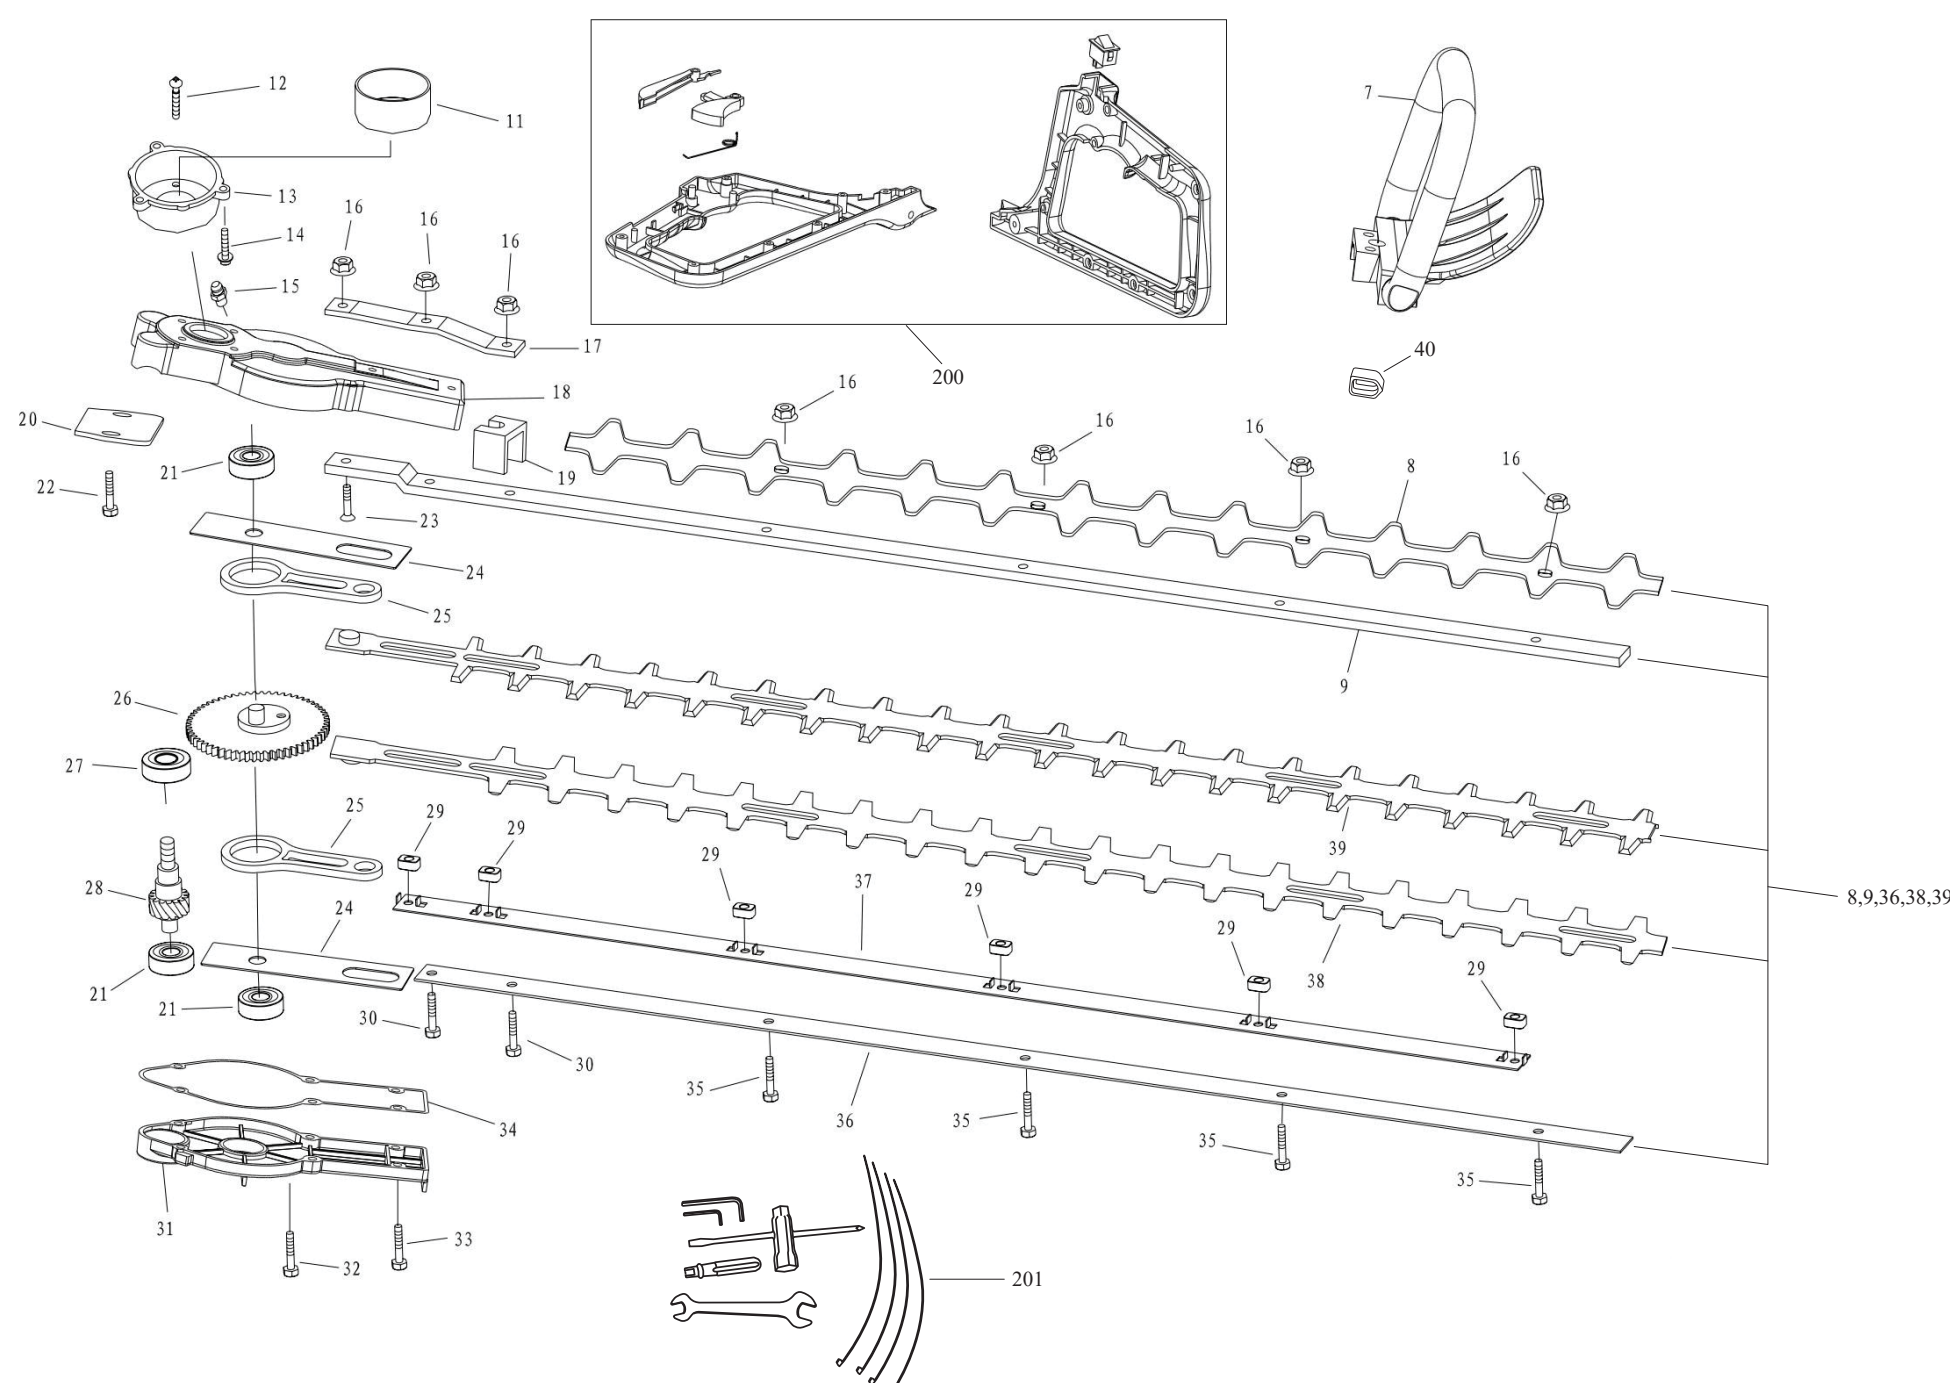

Κλαδευτήρι μπορντούρας / Hedge trimmer

No.	ΚΩΔ.	ΠΕΡΙΓΡΑΦΗ	ΠΟΣ.
7	67029	Hand grip	1
8	-	Blade cover	1
9	-	Blade stand	1
11	67032	Clutch drum comp.	1
12	-	Screw M5×12	4
13	67033	Clutch case	1
14	-	Screw M5×16	3
15	-	Fuel cup M6	1
16	-	Nut M5	9
17	-	Cushion	1
18	68912	Clutch case	1
19	67036	Felt	1
20	67037	Cushion	1
21	-	Bearing 629/P5	3
22	-	Screw M6×35	2
23	-	Bolt M5×20	1
24	-	Cushion	2
25	67039	Crank shaft	2
26	67040	Gear and brace ass'y	1
27	67041	Bearing 6001-2RS/P5	1
28	-	Gear Shaft	1
29	72741	Stand	6
30	72740	Bolt M5×35	2
31	68913	Case cover	1
32	-	Screw M5×20	4
33	-	Screw M5×35	2
34	67045	Gasket	1
35	72742	Bolt M5×25	4
8,9,36,38,39	67047	-	-
36	-	Blade Bracket	1
37	-	Orientation cushion	1
38	-	Blade, lower	1
39	-	Blade, Uper	1
40	-	Handle position lock	1
200	67666	Handle	1
201	67050	Tool kit	1