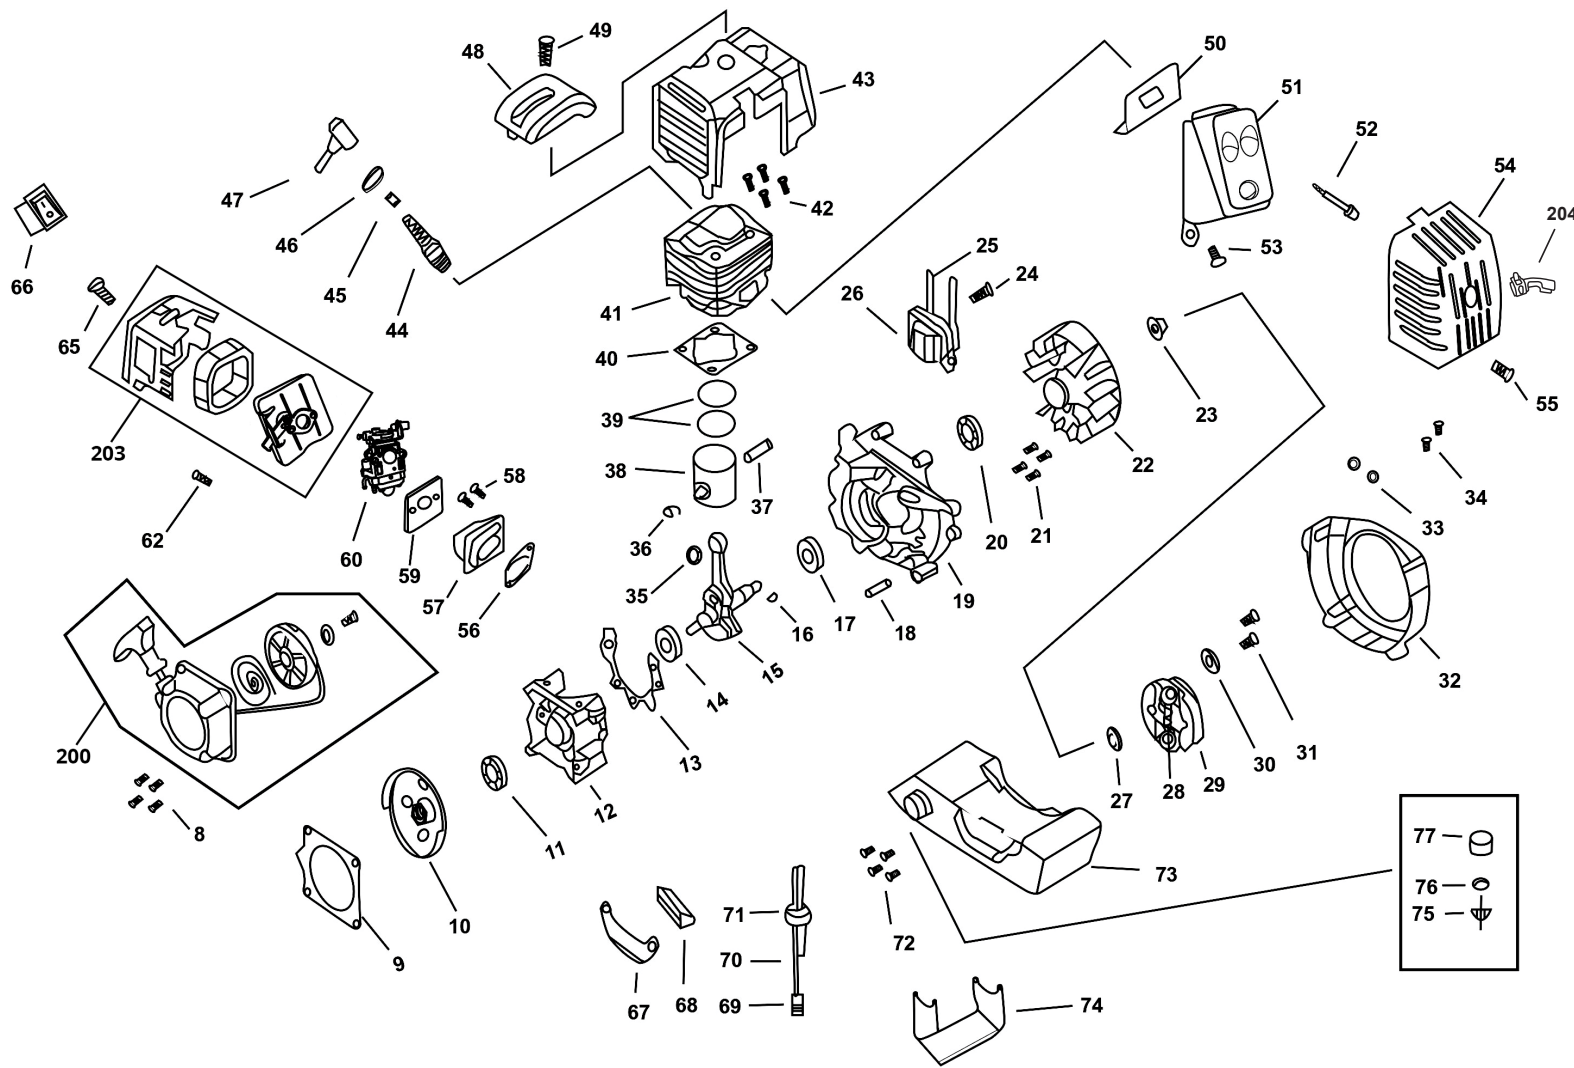

Κινητήρας / Engine

No.	ΚΩΔ.	ΠΕΡΙΓΡΑΦΗ	ΠΟΣ.
8	-	Set screw (M5 × 20)	4
9	67087	Crankcase Gasket	1
10	67088	Pulley	1
11	67089	Oil Seal	1
12	-	Crankcase Cover	1
13	-	Crankcase Gasket	1
14	-	Ball Bearing	1
15	67090	Crankshaft (Complete)	1
16	-	Woodruff Key	1
17	-	Ball Bearing	1
18	-	Set Pin	1
19	-	Crankcase	1
20	67662	Small Oil Seal	1
21	-	Screw	7
22	67093	Fly Wheel	1
23	-	Nut	1
24	-	Screw	2
25	-	Flameout Line	1
26	68919	Motor	1
27	-	Washer	2
28	-	Spring	1
29	67094	Clutch	1
30	-	Washer	2
31	-	Screw	2
32	-	Fan Shroud	3
33	-	Washer (B)	2
34	-	Screw	2
35	-	Piston Pin Circlip	1
36	70737	Jump Ring	2
37	70738	Piston Pin	1
38	67098	Piston	1
39	67099	Piston Ring	2
40	67100	Cylinder Gasket	1
41	67101	Cylinder	1
42	-	Screw	4

No.	ΚΩΔ.	ΠΕΡΙΓΡΑΦΗ	ΠΟΣ.
43	67102	Cylinder Cover	1
44	-	Spark Plug	1
45	-	Spark Plug Clip Reed	1
46	-	Spark Plug Cover	2
47	-	Spark Plug Cap	1
48	-	Head Cover	1
49	-	Screw	1
50	68918	Muffler Insulator	1
51	67107	Muffler	1
52	-	Stud	2
53	-	Socket Head Bolt	1
54	67108	Muffler Protection Cover	1
55	-	Socket Head Bolt	1
56	-	Intake Gasket	1
57	67110	Intake	1
58	-	Screw	2
59	70845	Carburetor Gasket	1
60	67112	Carburetor Assy.	1
63	-	Air Filter	1
65	-	Head Cover Bolt	1
66	-	Power Switch	1
67	-	Bracket	1
68	-	Block Rubber	1
69	-	Fuel Filter	1
70	-	Fuel Line	1
71	-	Fuel Line Plug	1
72	-	Bolt	4
73	67119	Fuel Tank	1
74	-	Fuel Tank Cover	1
75	-	Intake Strut	1
76	-	Intake	1
77	-	Fuel Cap	1
200	67121	Hand Starter	1
203	-	Air Filter	1
204	70093	Gas Pipe	1

Τρυπάνι / Auger

No.	ΚΩΔ.	ΠΕΡΙΓΡΑΦΗ	ΠΟΣ.
40	XXXXX	Screw	4
41	XXXXX	Handle & Throttle	1
42	XXXXX	Rubber Holder	2
43	XXXXX	Aluminum Bracket	1
44	XXXXX	Screw	6
45	XXXXX	Pin	1
46	XXXXX	Auger Bit	1
47	XXXXX	Safety Pin	1
48	XXXXX	Transmission Shaft	1
49	XXXXX	Hub Starter	1