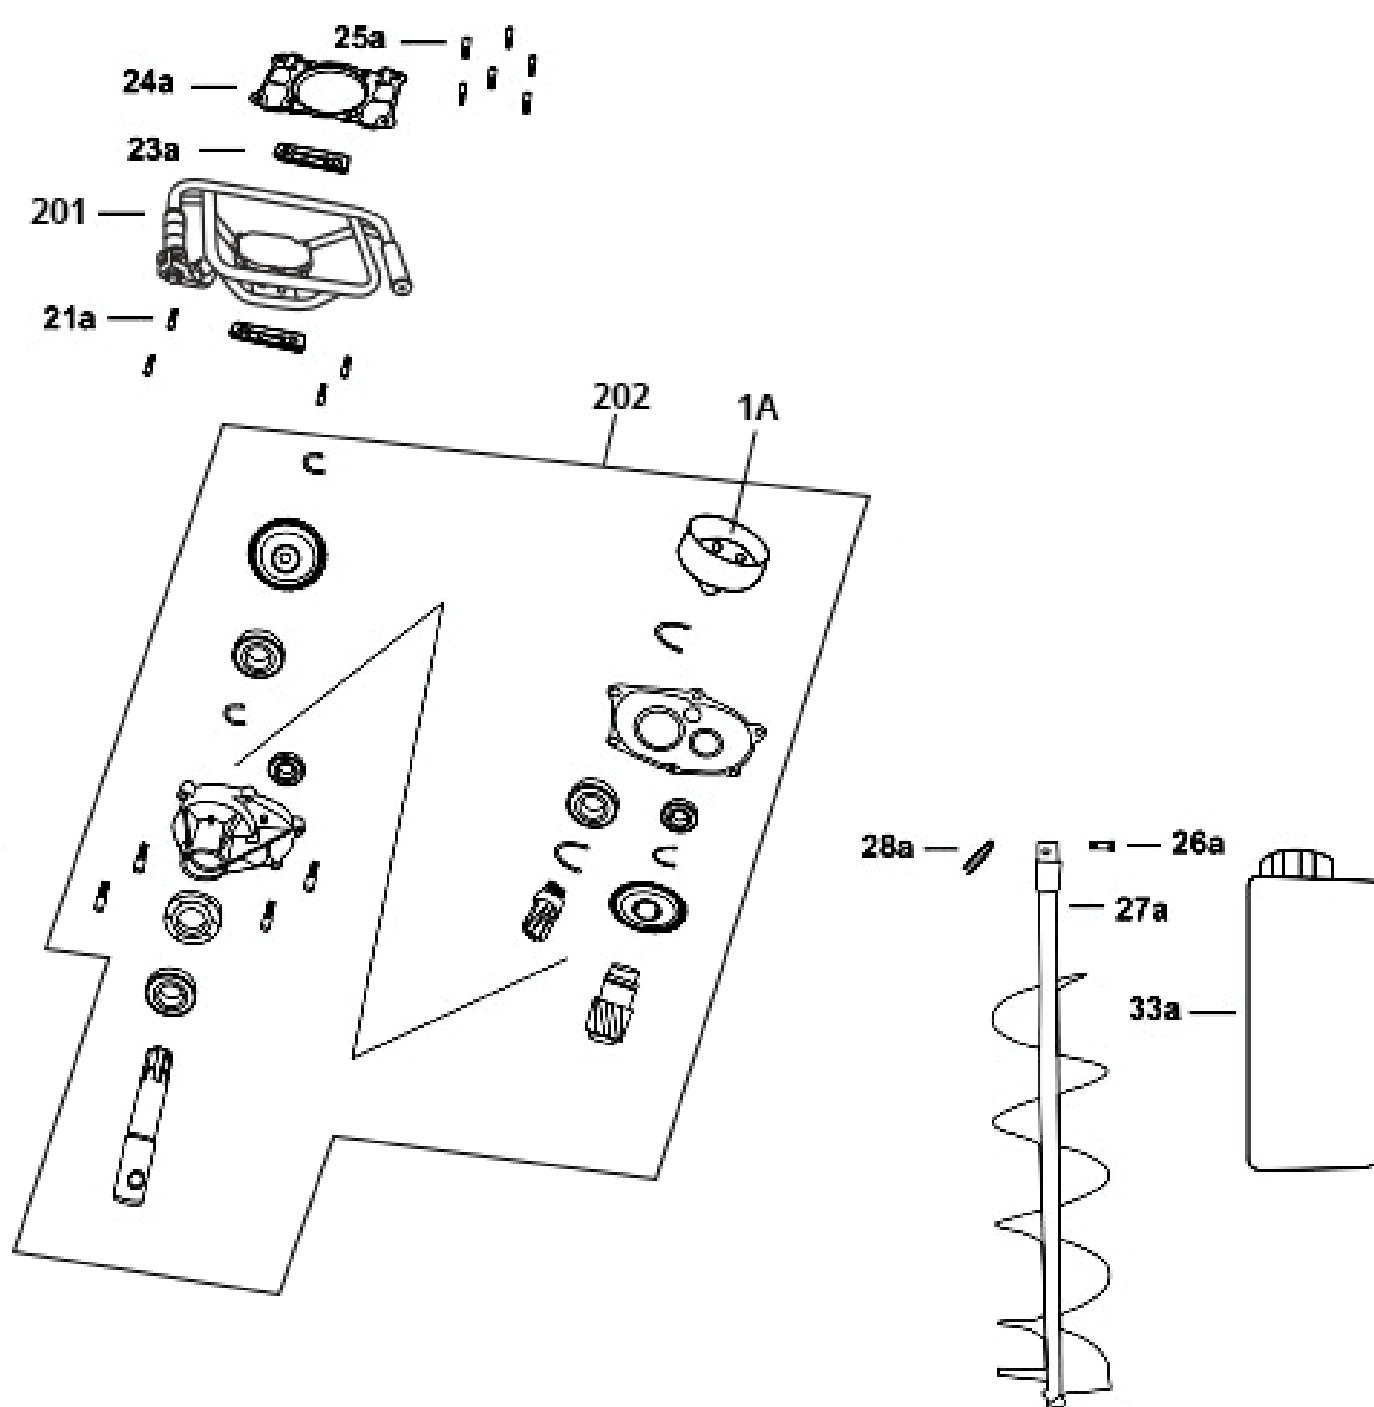

Κινητήρας / Engine

No.	ΚΩΔ.	ΠΕΡΙΓΡΑΦΗ	ΠΟΣ.
8	-	Set screw (M5 × 20)	4
9	67087	Crankcase Gasket	1
10	67088	Pulley	1
11	67089	Oil Seal	1
12	-	Crankcase Cover	1
13	-	Crankcase Gasket	1
14	-	Ball Bearing	1
15	67090	Crankshaft (Complete)	1
16	-	Woodruff Key	1
17	-	Ball Bearing	1
18	-	Set Pin	1
19	-	Crankcase	1
20	67662	Small Oil Seal	1
21	-	Screw	7
22	67093	Fly Wheel	1
23	-	Nut	1
24	-	Screw	2
25	-	Flameout Line	1
26	68919	Motor	1
27	-	Washer	2
28	-	Spring	1
29	67094	Clutch	1
30	-	Washer	2
31	-	Screw	2
32	-	Fan Shroud	3
33	-	Washer (B)	2
34	-	Screw	2
35	-	Piston Pin Circlip	1
36	70737	Jump Ring	2
37	70738	Piston Pin	1
38	67098	Piston	1
39	67099	Piston Ring	2
40	67100	Cylinder Gasket	1
41	67101	Cylinder	1
42	-	Screw	4

No.	ΚΩΔ.	ΠΕΡΙΓΡΑΦΗ	ΠΟΣ.
43	67102	Cylinder Cover	1
44	-	Spark Plug	1
45	-	Spark Plug Clip Reed	1
46	-	Spark Plug Cover	2
47	-	Spark Plug Cap	1
48	-	Head Cover	1
49	-	Screw	1
50	68918	Muffler Insulator	1
51	67107	Muffler	1
52	-	Stud	2
53	-	Socket Head Bolt	1
54	67108	Muffler Protection Cover	1
55	-	Socket Head Bolt	1
56	-	Intake Gasket	1
57	67110	Intake	1
58	-	Screw	2
59	70845	Carburetor Gasket	1
60	67112	Carburetor Assy.	1
63	-	Air Filter	1
65	-	Head Cover Bolt	1
66	-	Power Switch	1
67	-	Bracket	1
68	-	Block Rubber	1
69	-	Fuel Filter	1
70	-	Fuel Line	1
71	-	Fuel Line Plug	1
72	-	Bolt	4
73	67119	Fuel Tank	1
74	-	Fuel Tank Cover	1
75	-	Intake Strut	1
76	-	Intake	1
77	-	Fuel Cap	1
200	67121	Hand Starter	1
203	-	Air Filter	1
204	70093	Gas Pipe	1

Τρυπάνι / Auger

No.	ΚΩΔ.	ΠΕΡΙΓΡΑΦΗ	ΠΟΣ.
40	XXXXX	Screw	4
41	XXXXX	Handle & Throttle	1
42	XXXXX	Rubber Holder	2
43	XXXXX	Aluminum Bracket	1
44	XXXXX	Screw	6
45	XXXXX	Pin	1
46	XXXXX	Auger Bit	1
47	XXXXX	Safety Pin	1
48	XXXXX	Transmission Shaft	1
49	XXXXX	Hub Starter	1