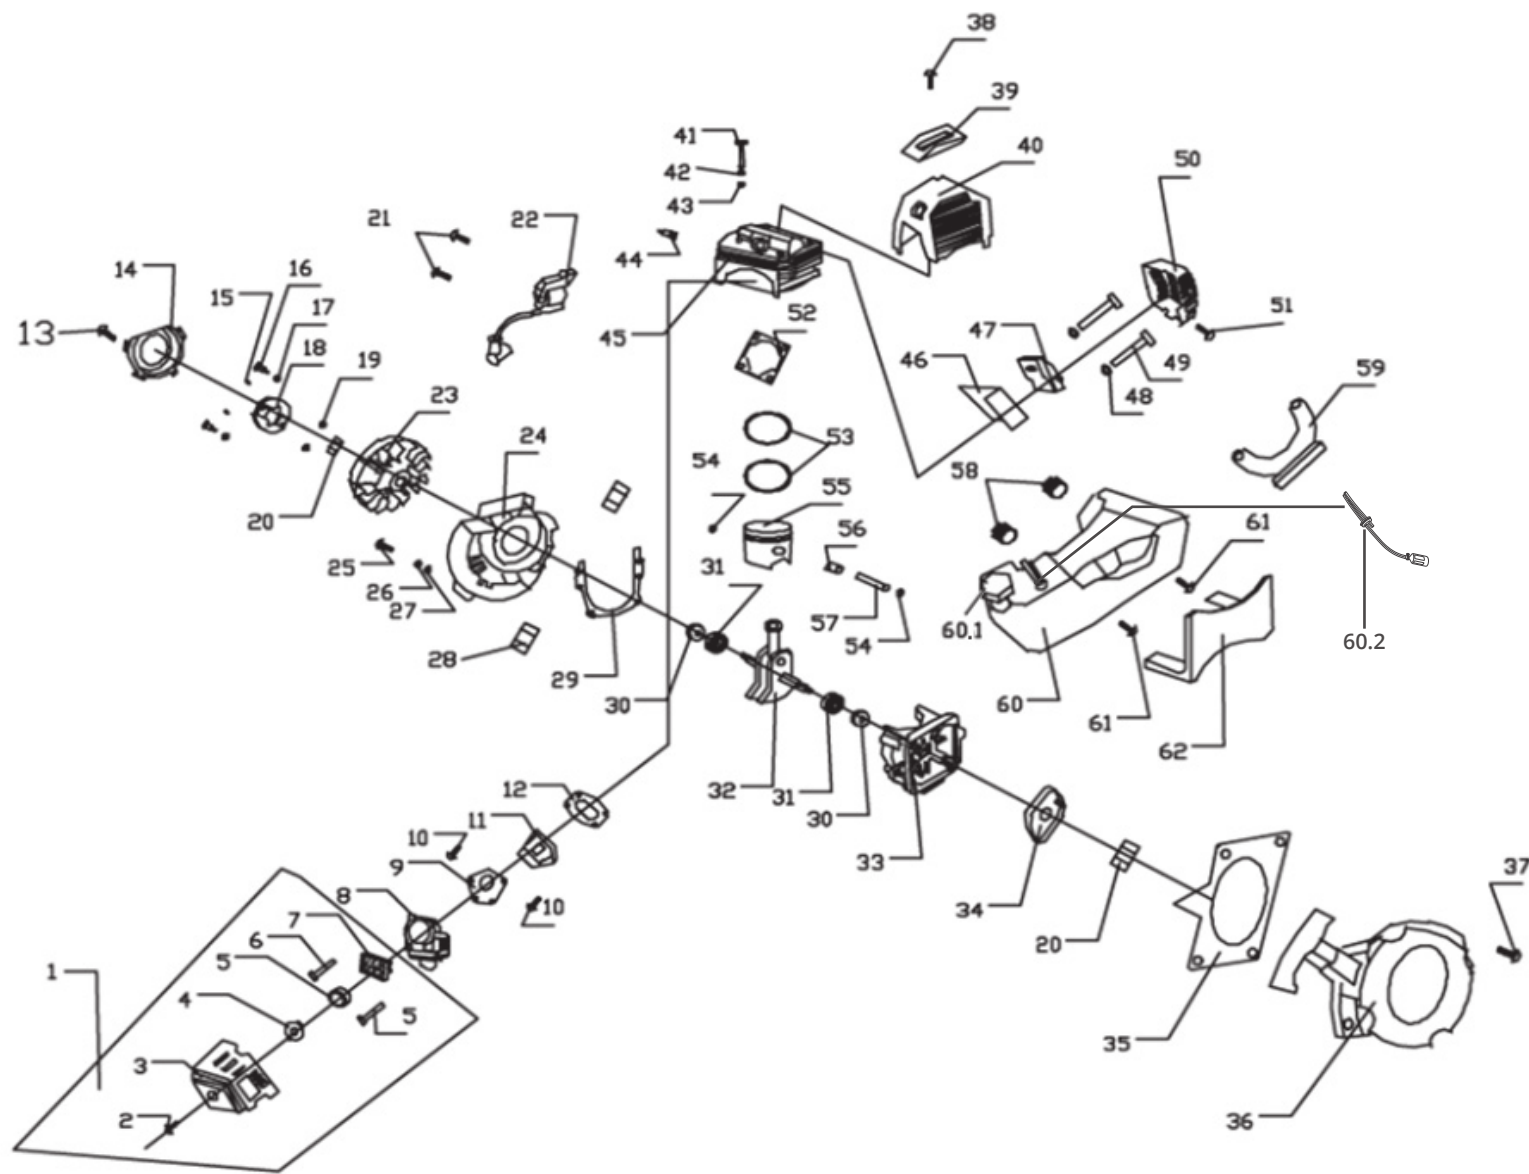

Κινητήρας / Engine

No.	ΚΩΔ.	ΠΕΡΙΓΡΑΦΗ	ΠΟΣ.
1	61105	Air Filter Assy	1
2	-	Screw M5 × 16	1
3	63021	Air Filter Cover	1
4	63022	Fix Board	1
5	63023	Sponge	1
6	71847	Screw	2
7	63551	Air Filter Seat	1
8	61106	Carburetor	1
9	63557	Carburetor Gasket	1
10	70841	Screw	1
11	66709	Intake	1
12	66710	Intake Gasket	1
13	-	Screw	6
14	65969	Flywheel Cover	1
15	-	Fix Pin	2
16	-	Clutch Fix Bolt	2
17	-	Washer	2
18	63558	Clutch Fix Bolt	1
19	-	Clutch Gasket	2
20	-	Nut	1
21	-	Screw	2
22	61107	Ignition Assembly	1
23	63560	Flywheel	1
24	-	Left Block	1
25	-	Screw	4
26	-	Flexibility Washer	4
27	-	Flat Washer	4
28	-	Fix Pin	2
29	74986	Block Gasket	1
30	70844	Oil Seal	2
31	63561	Bearing	2
32	63562	Crankshaft Assembly	1

No.	ΚΩΔ.	ΠΕΡΙΓΡΑΦΗ	ΠΟΣ.
33	75239	Right Block	1
34	65935	Starter Plate	1
35	72751	Aluminum Washer	1
36	61108	Starter Assembly	1
37	-	Screw	4
38	-	Screw	1
39	68402	Top Cap	1
40	63563	Cylinder Cap	1
41	-	Screw	4
42	-	Flexibility Washer	4
43	-	Flat Washer	4
44	61109	Spark Plug	1
45	63564	Cylinder	1
46	63565	Silencer Gasket	1
47	66539	Silencer	1
48	-	Flat Washer	2
49	-	Dual-Heads Bolt	2
50	63566	Silencer Cover	1
51	-	Screw	1
52	63567	Cylinder Gasket	1
53	61110	Piston Ring	2
54	63568	Piston Clip	2
55	61111	Piston	1
56	63569	Piston Bearing	1
57	63570	Piston Pin	1
58	-	Suspension Cushion	2
59	63571	Oil Tank Bracket	1
60	61112	Oil Tank	1
60.1	63572	Gas Tank Cap	2
60.2	72107	Gasoline hose with filter	1
61	-	Screw	1
62	63573	Oil Tank Protect Bracket	-

Άξονας / Shaft

No.	ΚΩΔ.	ΠΕΡΙΓΡΑΦΗ	ΠΟΣ.
201	61120	Loop Handle	1
202	61121	Handle Extension	1
204	61123	Throttle Trigger	1
206	61125	Quick joint	1
208	61127	Shaft Aluminum Pipe / Tube	1
209	61128	Throttle Cable & Throttle Set Button	1
210	61129	Suspension Poin	1
13-2	-	Oilness Bearing	2
212	65921	Transmission Shaft	1