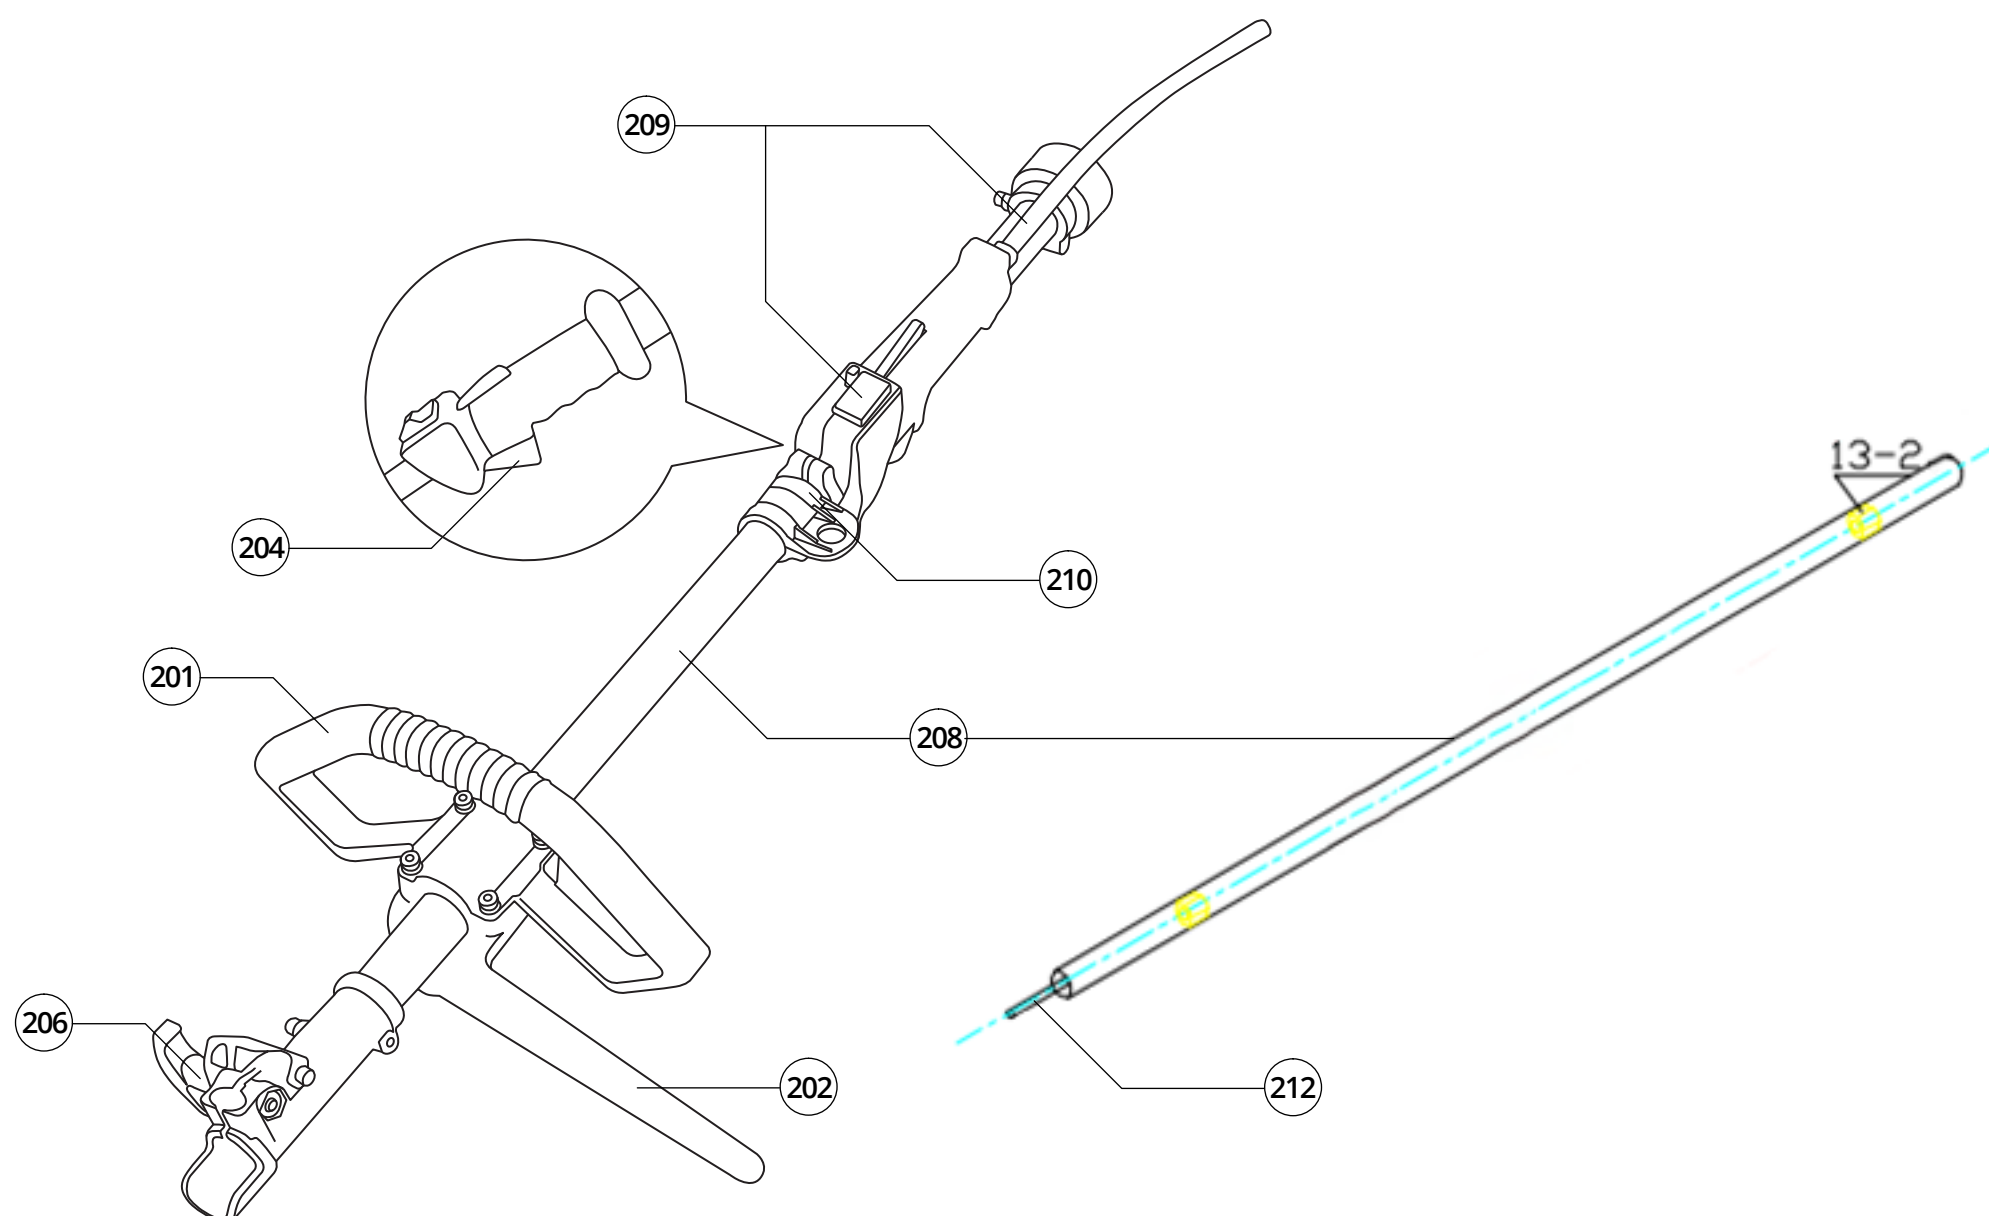

Κινητήρας / Engine

No.	ΚΩΔ.	ΠΕΡΙΓΡΑΦΗ	ΠΟΣ.
1	61105	Air Filter Assy	1
2	-	Screw M5 × 16	1
3	63021	Air Filter Cover	1
4	63022	Fix Board	1
5	63023	Sponge	1
6	71847	Screw	2
7	63551	Air Filter Seat	1
8	61106	Carburetor	1
9	63557	Carburetor Gasket	1
10	70841	Screw	1
11	66709	Intake	1
12	66710	Intake Gasket	1
13	-	Screw	6
14	65969	Flywheel Cover	1
15	-	Fix Pin	2
16	-	Clutch Fix Bolt	2
17	-	Washer	2
18	63558	Clutch Fix Bolt	1
19	-	Clutch Gasket	2
20	-	Nut	1
21	-	Screw	2
22	61107	Ignition Assembly	1
23	63560	Flywheel	1
24	-	Left Block	1
25	-	Screw	4
26	-	Flexibility Washer	4
27	-	Flat Washer	4
28	-	Fix Pin	2
29	74986	Block Gasket	1
30	70844	Oil Seal	2
31	63561	Bearing	2
32	63562	Crankshaft Assembly	1

No.	ΚΩΔ.	ΠΕΡΙΓΡΑΦΗ	ΠΟΣ.
33	75239	Right Block	1
34	65935	Starter Plate	1
35	72751	Aluminum Washer	1
36	61108	Starter Assembly	1
37	-	Screw	4
38	-	Screw	1
39	68402	Top Cap	1
40	63563	Cylinder Cap	1
41	-	Screw	4
42	-	Flexibility Washer	4
43	-	Flat Washer	4
44	61109	Spark Plug	1
45	63564	Cylinder	1
46	63565	Silencer Gasket	1
47	66539	Silencer	1
48	-	Flat Washer	2
49	-	Dual-Heads Bolt	2
50	63566	Silencer Cover	1
51	-	Screw	1
52	63567	Cylinder Gasket	1
53	61110	Piston Ring	2
54	63568	Piston Clip	2
55	61111	Piston	1
56	63569	Piston Bearing	1
57	63570	Piston Pin	1
58	-	Suspension Cushion	2
59	63571	Oil Tank Bracket	1
60	61112	Oil Tank	1
60.1	63572	Gas Tank Cap	2
60.2	72107	Gasoline hose with filter	1
61	-	Screw	1
62	63573	Oil Tank Protect Bracket	-

Άξονας / Shaft

No.	ΚΩΔ.	ΠΕΡΙΓΡΑΦΗ	ΠΟΣ.
201	61120	Loop Handle	1
202	61121	Handle Extension	1
204	61123	Throttle Trigger	1
206	61125	Quick joint	1
208	61127	Shaft Aluminum Pipe / Tube	1
209	61128	Throttle Cable & Throttle Set Button	1
210	61129	Suspension Poin	1
13-2	-	Oilness Bearing	2
212	65921	Transmission Shaft	1