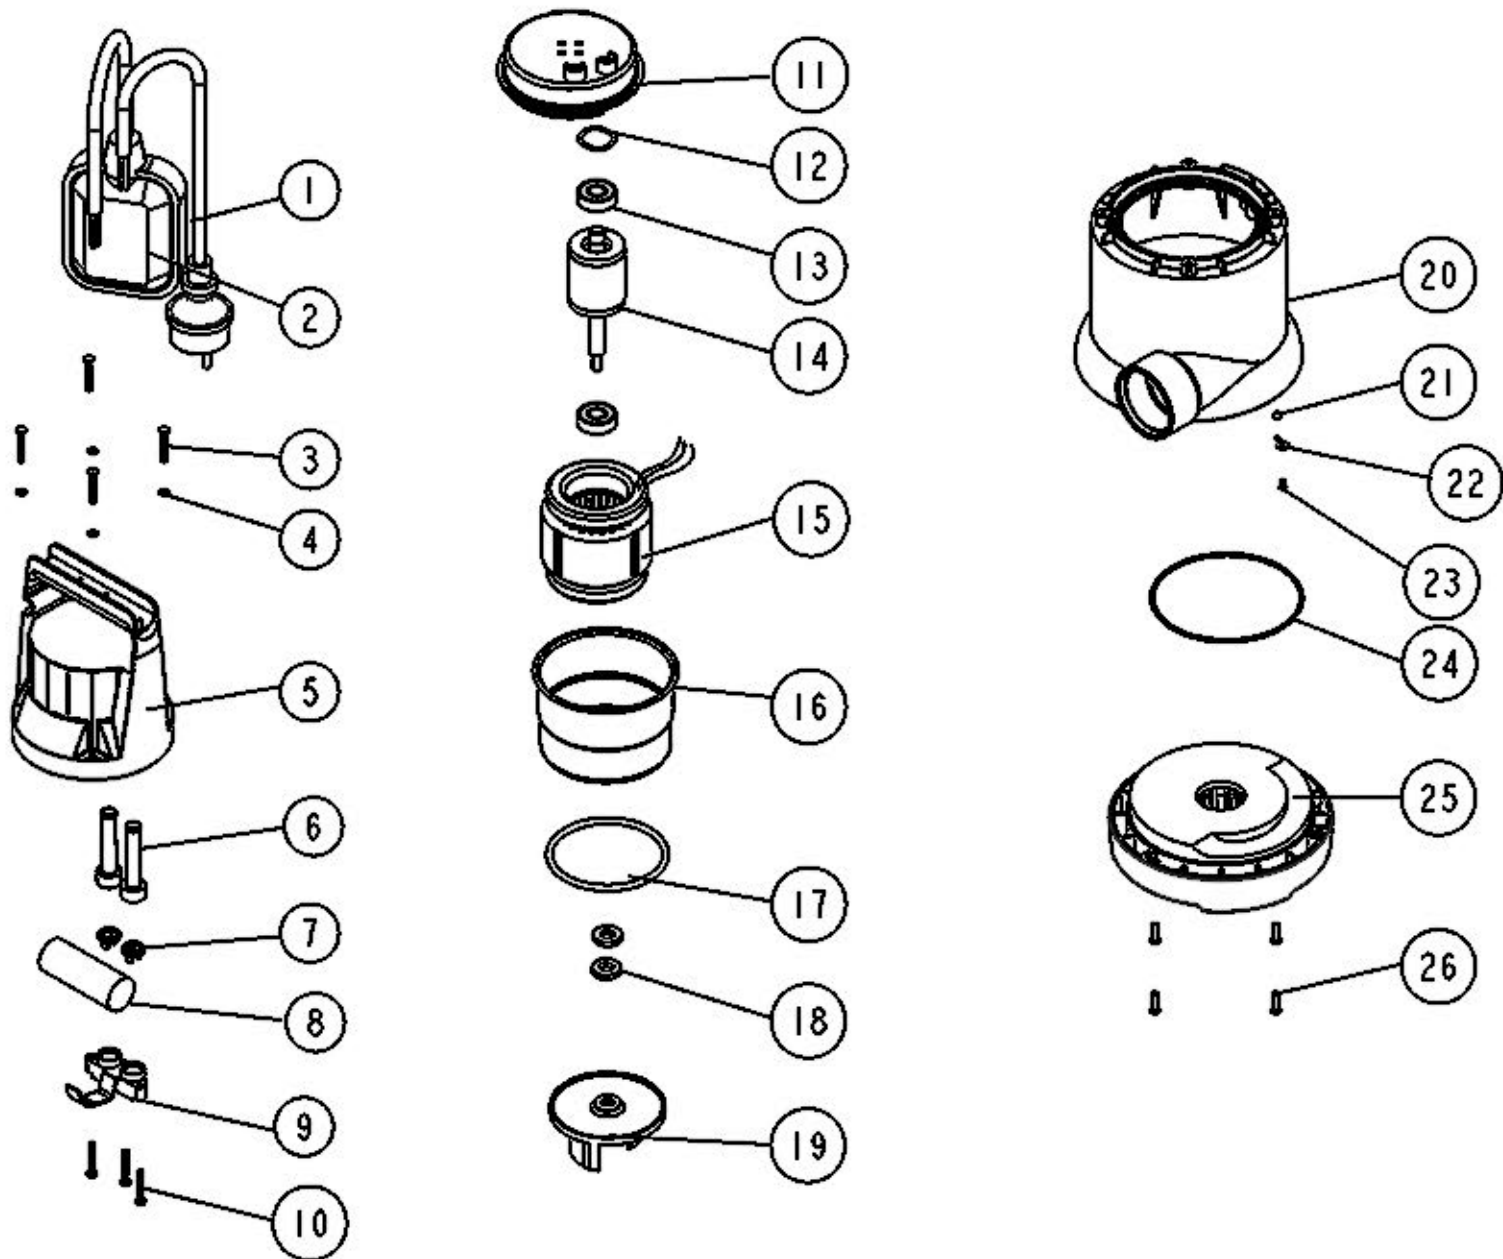

**ΥΠΟΒΡΥΧΙΑ ΑΝΤΛΙΑ ΠΛΑΣΤΙΚΗ
ΟΜΒΡΙΩΝ ΥΔΑΤΩΝ 400W**

No	Spare Parts list
1	power cable&plug
2	Float switch
3	screws
4	washer
5	rear punp casting
6	cable jacket
7	cable compaction buckle
8	capacity
9	cable compaction board
10	screws
11	rear cover
12	corrugated gasket
13	bearing

No	Spare Parts list
14	rotor
15	stator
16	front cover
17	oil seal
18	skeleton seal
19	impeller
20	main pump housing
21	steel ball
22	washer
23	screws
24	oil seal
25	base
26	screws