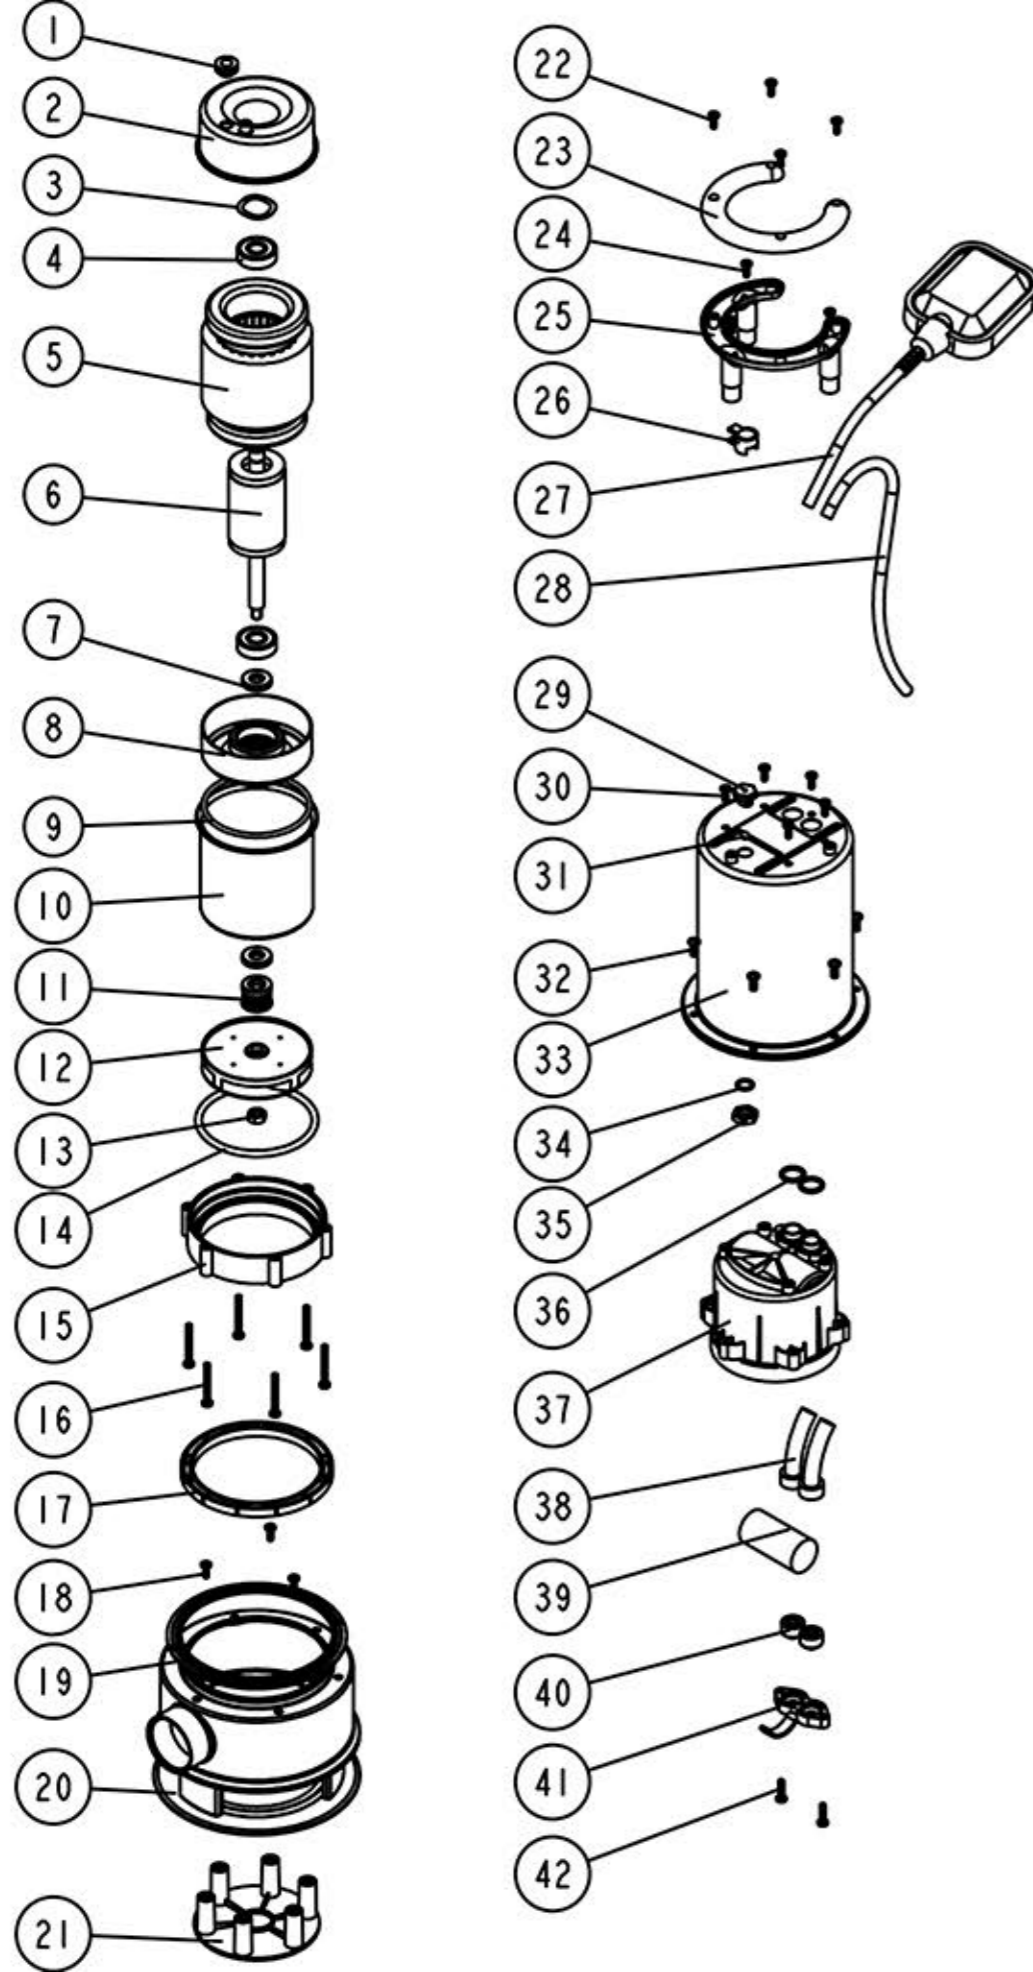

KRAUSMANN
ORANGE POWER

4600

**ΥΠΟΒΡΥΧΙΑ ΑΝΤΛΙΑ ΙΝΟΧ
ΑΚΑΘΑΡΤΩΝ ΥΔΑΤΩΝ 750W**

No	Part Lists
1	protective ring
2	rear cover
3	waved washer
4	bearing
5	stator
6	rotor
7	skeleton seal
8	front lining
9	o-ring
10	front cover
11	ceramics seal
12	impeller
13	lock nut
14	o-ring
15	pressure ring
16	screw
17	locating ring
18	plastic washer
19	screw
20	o-ring
21	base

No	Part Lists
22	base plate
23	screw
24	handle cover
25	screw
26	handle
27	fastener
28	float switch
29	power cable and plug
30	valve body
31	screw
32	steel ball
33	screw
34	pump housing
35	o-ring
36	nut
37	o-ring
38	motor rear cover
39	cable sleeve
40	capacity
41	cable compaction buckle
42	cable compaction board
43	screw