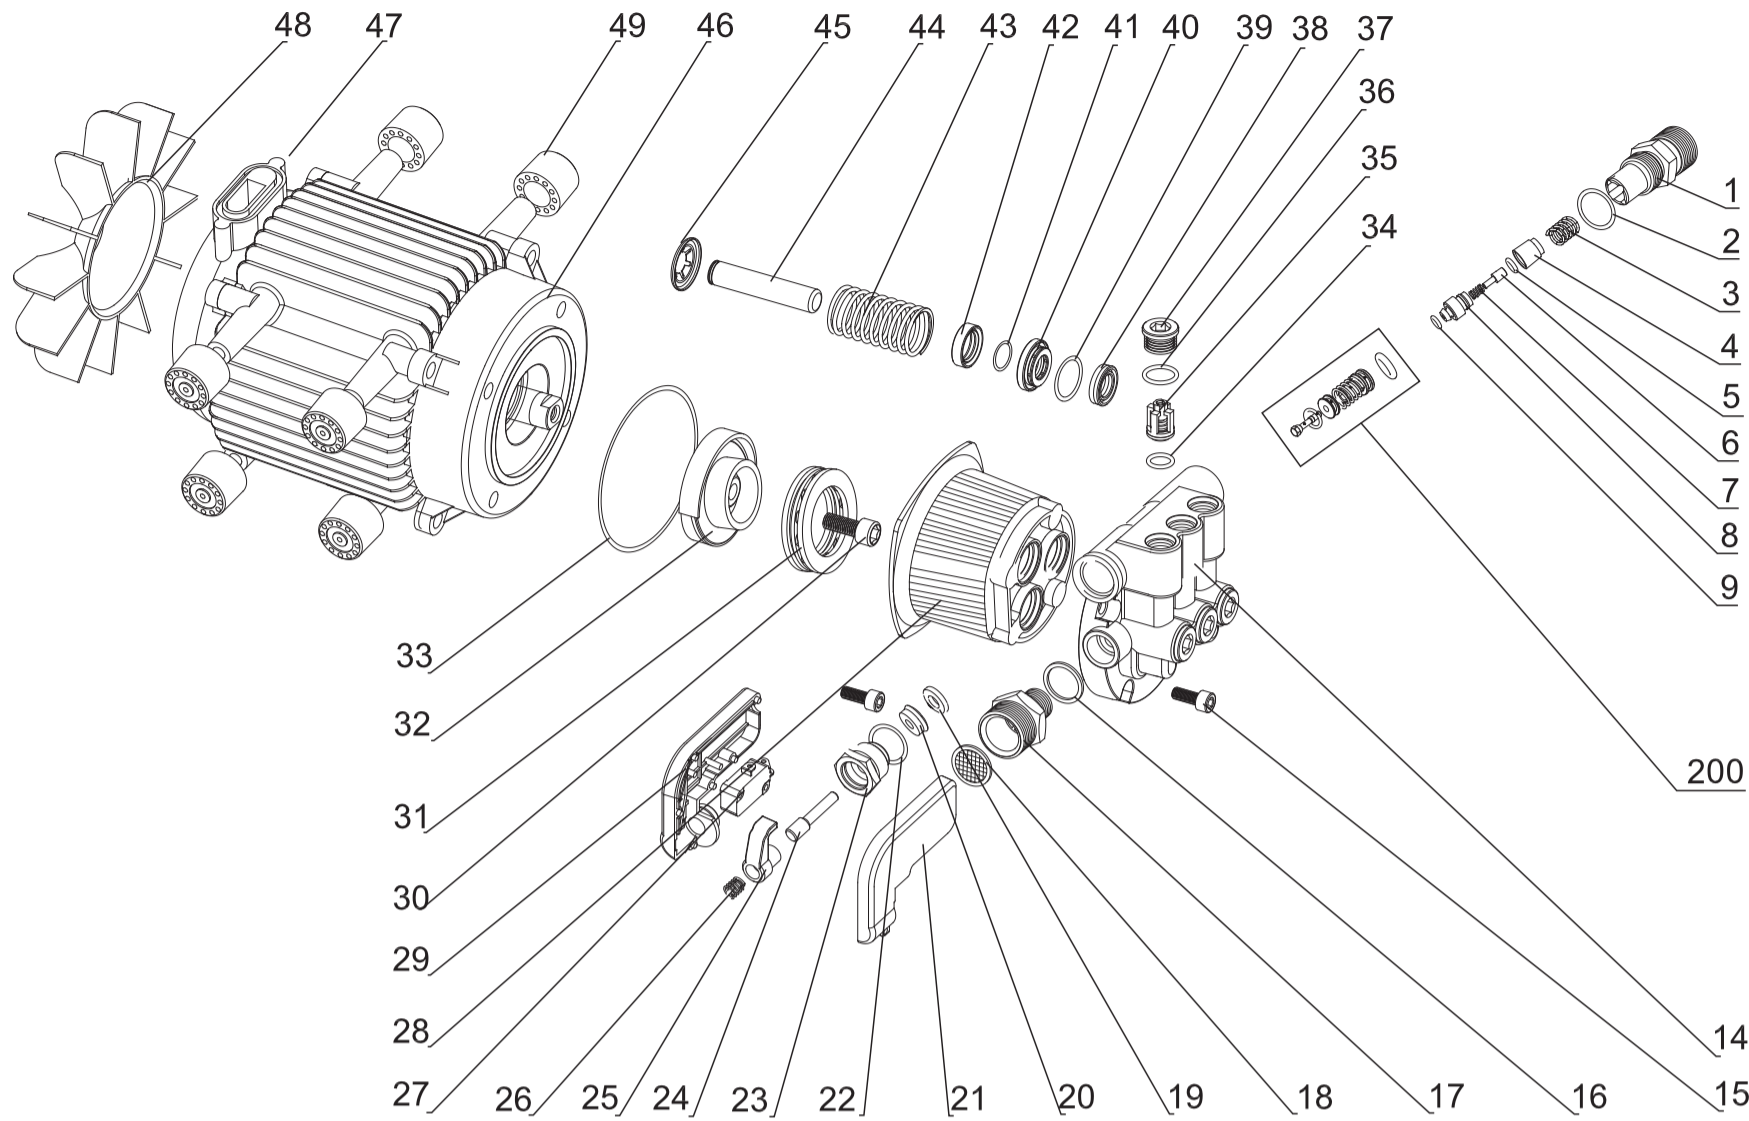

Σχέδιο 1 / Design 1

No.	ΠΕΡΙΓΡΑΦΗ	ΠΟΣ.
1	Water outlet joint	1
2	O-ring 22x2.4	1
3	Spring 0.6x10.5x4.5x12	1
4	Valve core blocking	1
5	O-ring 5x1.8	1
6	Valve core	1
7	Valve core spring	1
8	Valve jacket	1
9	O-ring 4.5x1.8	1
200	Bypass	1
14	Pump head	1
15	Screw internal hexagonal, M8x20	1
16	O-ring, Ø18x2.4 mm	1
17	Joint water inlet	1
18	Filter	1
19	Connecting screw clip	1
20	Y-ring Ø4x11x2.5 mm	4
21	Down cover, pressure switch	1
22	O-ring Ø21x1.9 mm	1+1
23	Connection screw cap	1
24	Hindspike for pressure switch	1
25	Elbow	1
26	Spring Ø1xØ7.8x9x20	1

No.	ΠΕΡΙΓΡΑΦΗ	ΠΟΣ.
27	Microswitch	1
28	Pump body	1
29	Down cover, pressure switch	1
30	Screw internal hexagonal M8x20	1
31	Bearing , 51207 300200300071	1
32	Bearing housing, al alloy	1
33	O-ring, Ø90x2.65	1
34	O-ring , Ø14x1.9	6
35	Inlet & outlet valve	6
36	O-ring 16x1.9	6
37	Valve cap	6
38	Y-ring Ø14x22x5 mm	3
39	O-ring Ø18x1.9	3
40	Interspace ringer	3
41	O-ring Ø26x1.9	3
42	Skeleton seal Ø14x22x5 mm	3
43	Spring	3
44	Plunger	3
45	Plunger clip	3
46	Motor	1
47	Orientation ring	8
48	Fan 5107048	1
49	Shock pad	1

No.	ΠΕΡΙΓΡΑΦΗ	ΠΟΣ.
21	Bottom platen	1
22	The cover of wheel	2
23	Screw internal hexagonal ST4x25	30
24	Wheel gasket	2
25	Wheel	2
26	Wheels right brim	1
27	Cable line	1
28	Wheels left brim	1
29	Water switch line	1
30	Pipette	1
31	Ply-yarn drill	1
32	Outlet pressure plate	1
33	Aspiration outlet	1
34	Induction motor assembly 150	1
35	Water inlet	1
36	Induction motor left cover 150	1
37	Connecting box down 150	1
38	Connecting box upper 150	1
39	Insulation board	1
40	External hose	1