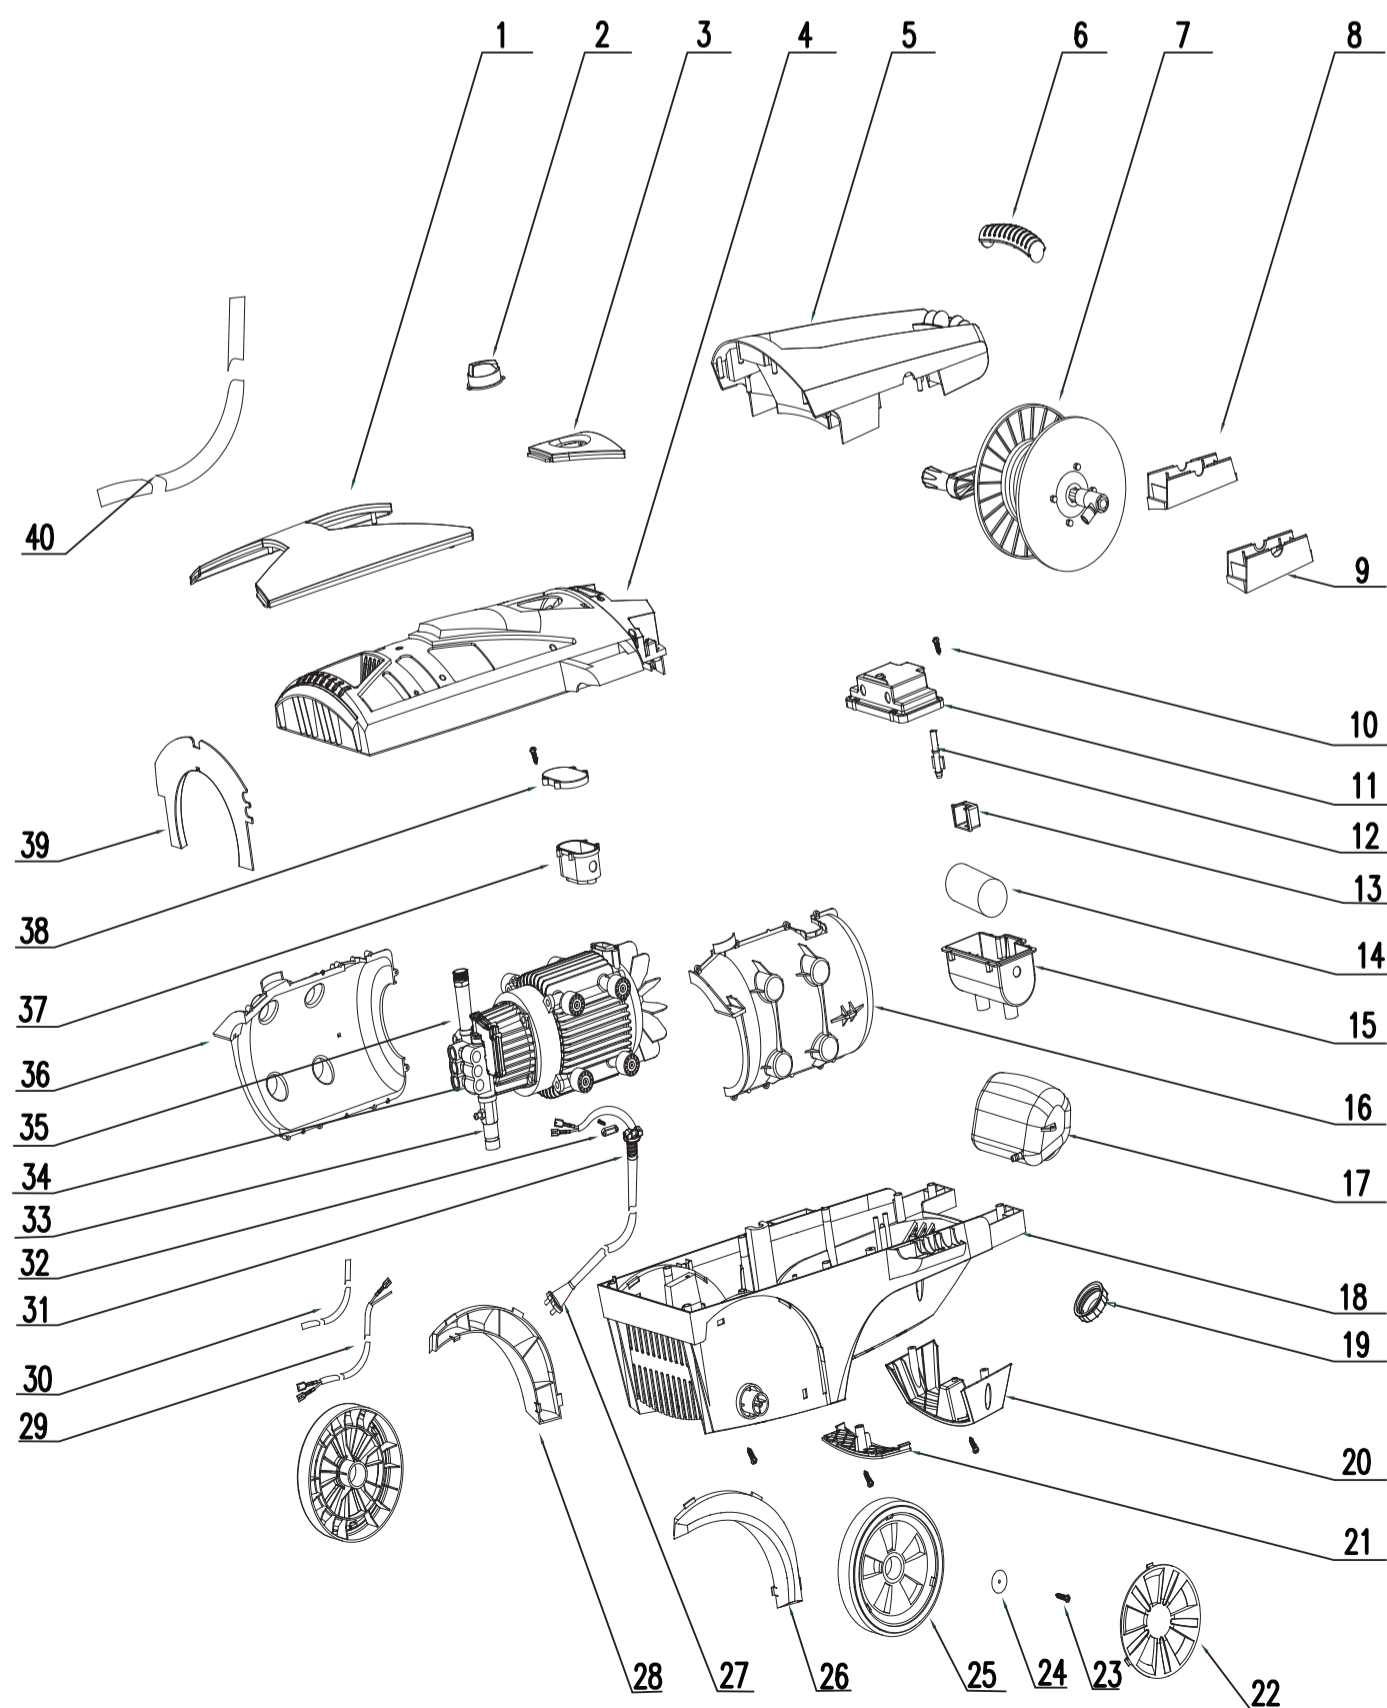

Σχέδιο 2 / Design 2

No.	ΠΕΡΙΓΡΑΦΗ	ΠΟΣ.
1	Panel	1
2	Switch button	1
3	Switch board	1
4	Front housing	1
5	Handle	1
6	Handle cover	1
7	Hose reel kit	1
8	Left pressure pad of wind. board	1
9	Right press. pad of wind. board	1
10	Crosee tapping screw	19
11	Junction box cover	1
12	Switch connected shaft	1
13	Switch holder	1
14	Capacitor	1
15	Junction box below	1
16	Induction motor right cover	1
17	Bottle	1
18	Bottom cover	1
19	Bottle cover	1
20	Barrel rack	1

No.	ΠΕΡΙΓΡΑΦΗ	ΠΟΣ.
21	Bottom platen	1
22	The cover of wheel	2
23	Screw internal hexagonal ST4x25	30
24	Wheel gasket	2
25	Wheel	2
26	Wheels right brim	1
27	Cable line	1
28	Wheels left brim	1
29	Water switch line	1
30	Pipette	1
31	Ply-yarn drill	1
32	Outlet pressure plate	1
33	Aspiration outlet	1
34	Induction motor assembly 150	1
35	Water inlet	1
36	Induction motor left cover 150	1
37	Connecting box down 150	1
38	Connecting box upper 150	1
39	Insulation board	1
40	External hose	1