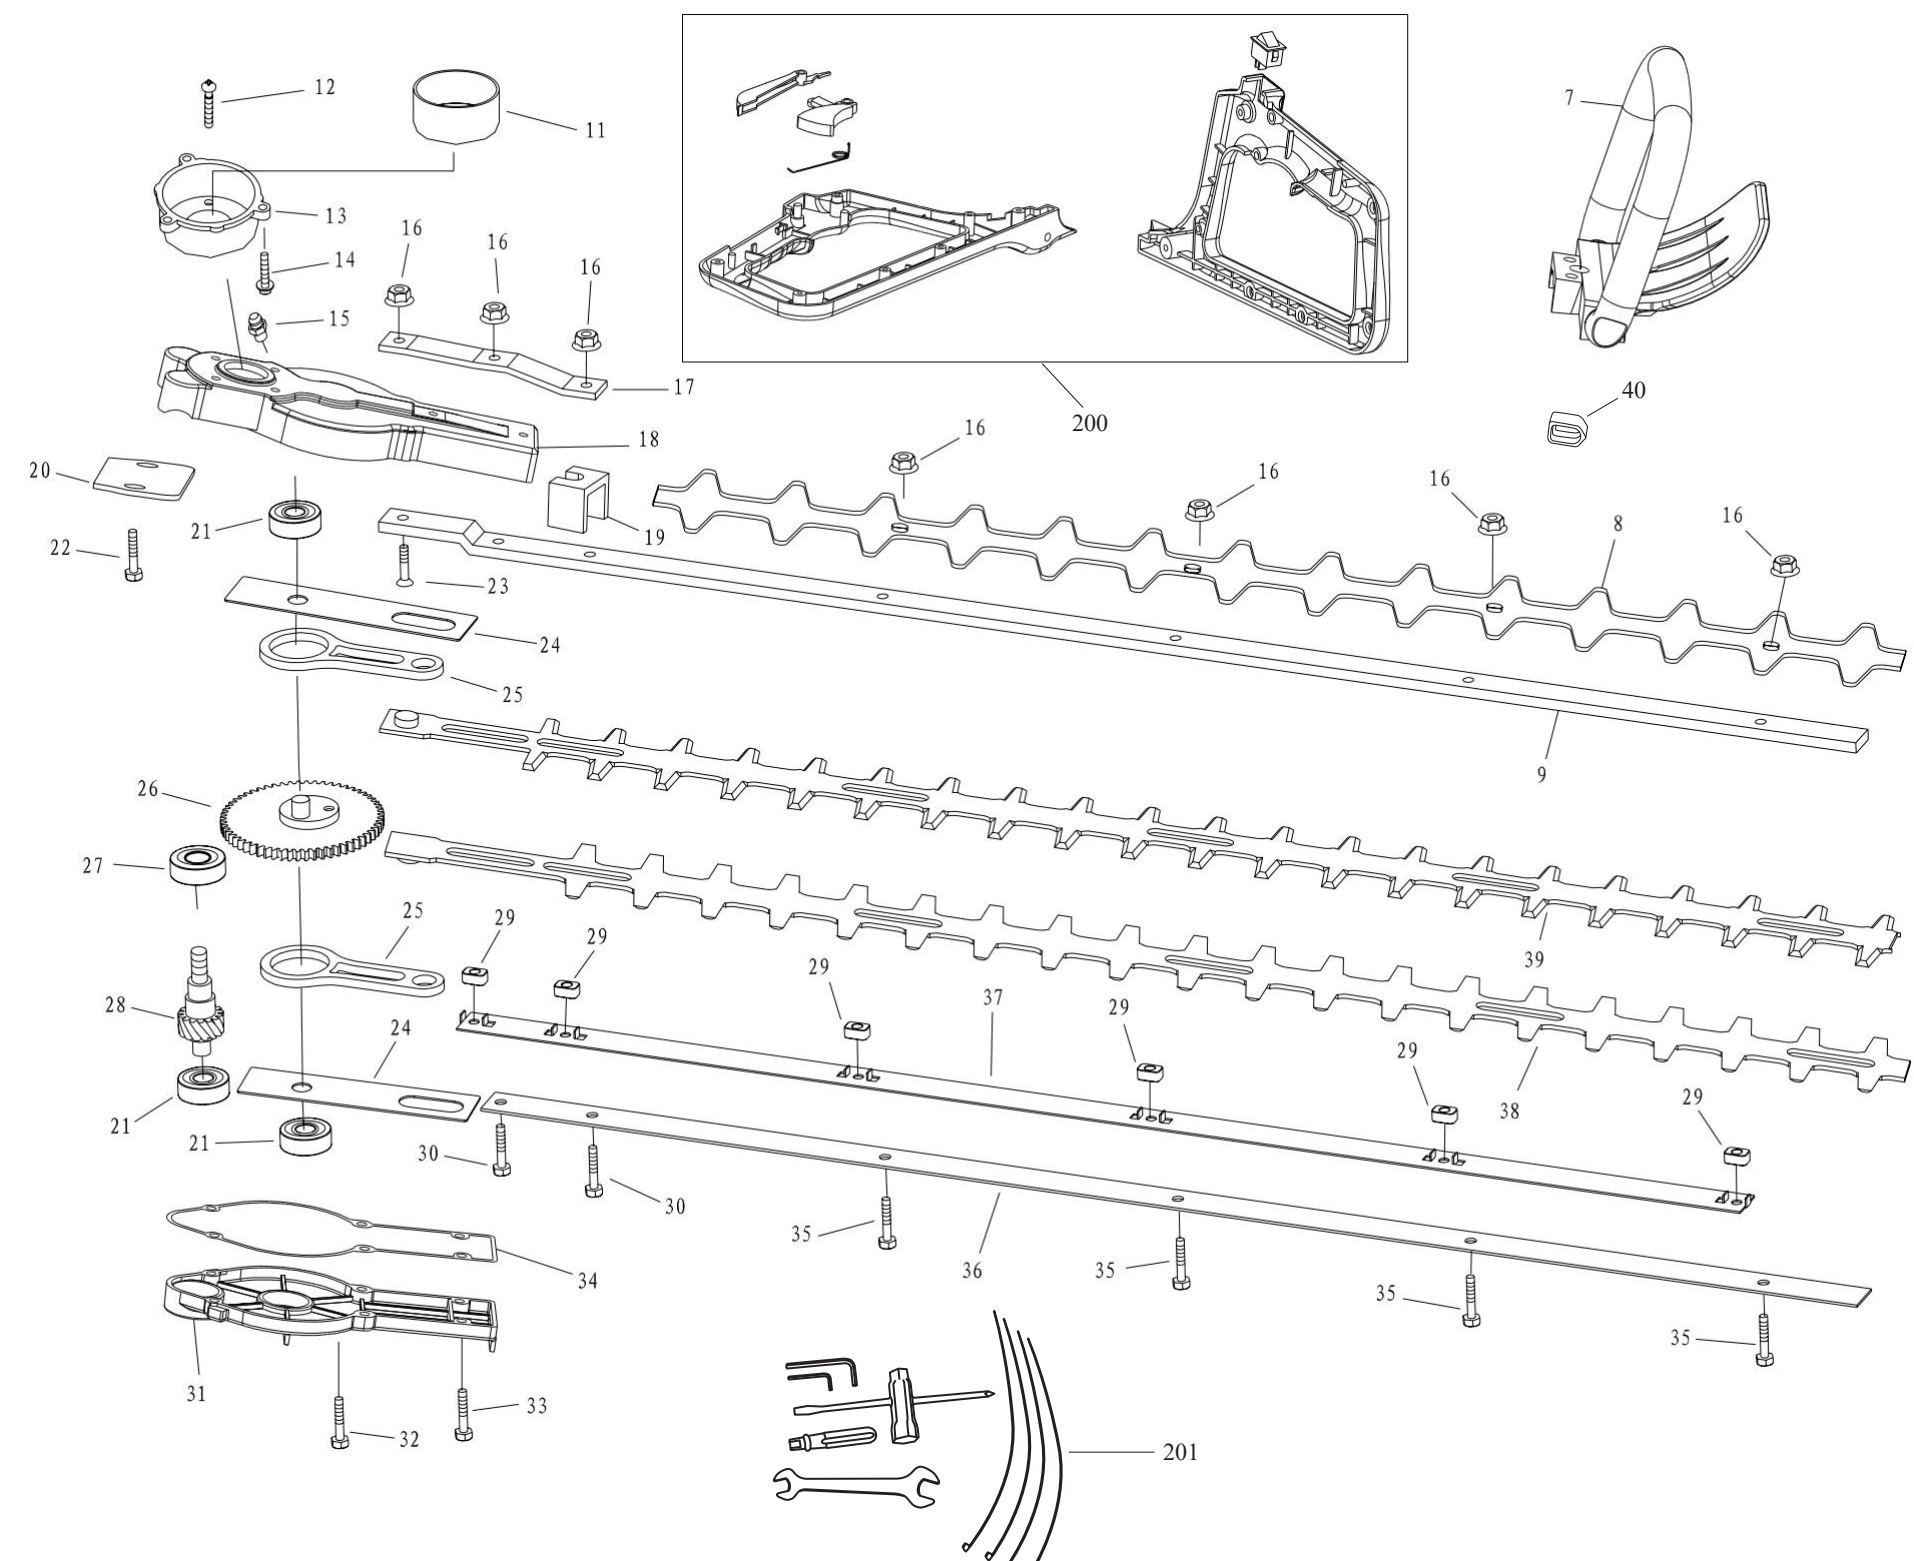

Κλαδευτήρι Μπορντούρας / Hedge Trimmer

No.	ΠΕΡΙΓΡΑΦΗ	ΠΟΣ.
7	Hand grip	1
8	Blade cover	1
9	Blade stand	1
11	Clutch drum comp.	1
12	Screw M5×12	4
13	Clutch case	1
14	Screw M5×16	3
15	Fuel cup M6	1
16	Nut M5	9
17	Cushion	1
18	Clutch case	1
19	Felt	1
20	Cushion	1
21	Bearing 629/P5	3
22	Screw M6×35	2
23	Bolt M5×20	1
24	Cushion	2
25	Crank shaft	2
26	Gear and brace ass'y	1
27	Bearing 6001-2RS/P5	1
28	Gear Shaft	1
29	Stand	6
30	Bolt M5×35	2
31	Case cover	1
32	Screw M5×20	4
33	Screw M5×35	2
34	Gasket	1
35	Bolt M5×25	4
36	Blade Bracket	1
37	Orientation cushion	1
38	Blade, lower	1
39	Blade, Uper	1
40	Handle position lock	1
200	Handle	1
201	Tool kit	1