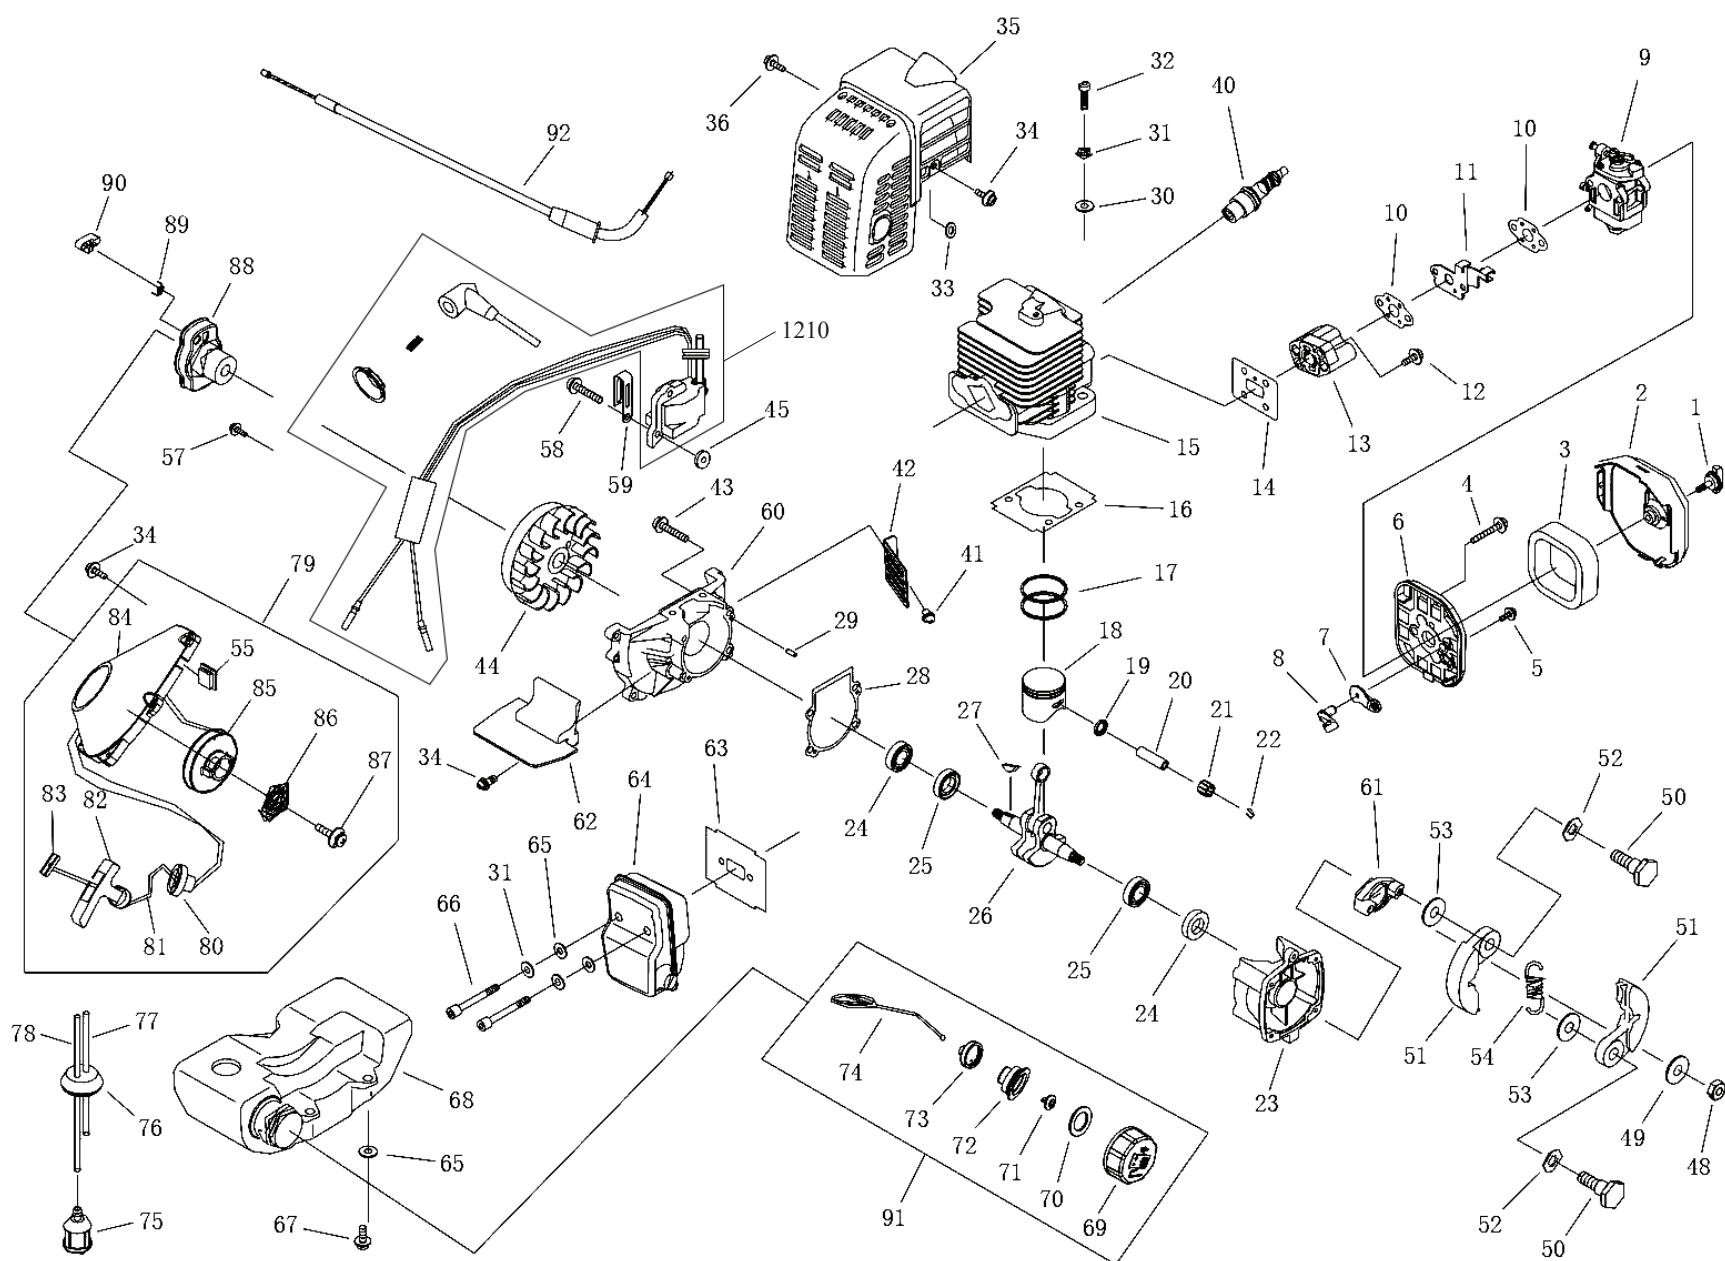

Κινητήρας / Engine

No.	ΠΕΡΙΓΡΑΦΗ	ΠΟΣ.
1	Screw	1
2	Outside cover	1
3	Filter net	1
4	Screw M5×55	2
5	Screw	1
6	Inside cover	1
7	Choke	1
8	Choke handle	1
9	Carburetor	1
10	Gasket	2
11	Stand	1
12	Screw M5×20	2
13	Admitting pipe ass'y	1
14	Gasket	1
15	Cylinder	1
16	Gasket	1
17	Piston ring	1
18	Piston	1
19	Washer	2
20	Piston pin	1
21	Bearing	1
22	Ring	2
23	Crank case	1
24	Seal	2
25	Bearing 6001/P5	2
26	Crank shaft	1
27	Key	1
28	Gasket	1
29	Pin 3×10	2
30	Washer 5	2
31	Washer 5	4
32	Screw M5×25	2
33	Gasket	1
34	Screw M4×16	6
35	Guide cover	1
36	Screw ST4. 2×18F	1
40	Spark plug	1
41	Screw M5×10	1
42	Guide cover	1
43	Screw M5×30	4
44	Fly Wheel	1
45	Gasket	1
48	Nnut M8×1	1
49	Washer 8	1
50	Screw pin	2
51	Expander ass'y	2
52	Washer	2
53	Washer	2
54	Spring	1
55	Rubber plug	1
57	Screw M5×20	1
58	Screw M4×20	4
59	Clip	2
60	Crank case	1
61	Stand	1
62	Gasket	1
63	Gasket	1
64	Muffler ass'y	1
65	Washer 5	1
66	Screw M5×50	5
67	Screw M5×16	2
68	Fuel tank	3
69	Fuel tank lid	1
70	Gasket	1
71	Inlet	1
72	Inside lid	1
73	INSide lid	1
74	Chain	1
75	Cleaner cover	1
76	Plug	1
77	Fuel pipe	1
78	Fuel pipe	1
79	Starter	1
80	Pipe	1
81	Rope	1
82	Start handle	1
83	Chain	1
84	Start cover ass'y	1
85	Start rope reel	1
86	Recoil spring	1
87	Screw M5×10	1
88	Start reel	1
89	Start claw	1
90	Start sping	1
91	Fuel tank lid ass'y	1
92	Cable comp.	1
1210	Ignition coil	1

No.	ΠΕΡΙΓΡΑΦΗ	ΠΟΣ.
50	Screw pin	2
51	Expander ass'y	2
52	Washer	2
53	Washer	2
54	Spring	1
55	Rubber plug	1
57	Screw M5×20	1
58	Screw M4×20	4
59	Clip	2
60	Crank case	1
61	Stand	1
62	Gasket	1
63	Gasket	1
64	Muffler ass'y	1
65	Washer 5	1
66	Screw M5×50	5
67	Screw M5×16	2
68	Fuel tank	3
69	Fuel tank lid	1
70	Gasket	1
71	Inlet	1
72	Inside lid	1
73	INSide lid	1
74	Chain	1
75	Cleaner cover	1
76	Plug	1
77	Fuel pipe	1
78	Fuel pipe	1
79	Starter	1
80	Pipe	1
81	Rope	1
82	Start handle	1
83	Chain	1
84	Start cover ass'y	1
85	Start rope reel	1
86	Recoil spring	1
87	Screw M5×10	1
88	Start reel	1
89	Start claw	1
90	Start sping	1
91	Fuel tank lid ass'y	1
92	Cable comp.	1
1210	Ignition coil	1